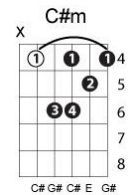

Groovy kind of love

Phil Collins

Key: E

Chord progression: 1 - 5 - 1 - 4 - 6m - 5 - 4 - 5

Intro: E (B) E

When I'm feeling [E]blue, all I have to [B]do
 Is take a look at [E]you, then I'm not so[A] blue
 When you're close to [C#m]me, I can feel your [B]heartbeat
 I can hear you [A]breathing in my [B]ear
 Wouldn't you a[E]gree, baby you and [B]me got a groovy kind of [E]love

Anytime you [E]want to you can turn me [B]onto
 Anything you [E]want to, anytime at [A]all
 When I kiss your [C#m]lips, ooh I start to [B]shiver
 Can't control the [A]quivering in[B]side
 Wouldn't you [E]agree, baby you and [B]me got a groovy kind of [E]love, oh

BRIDGE: F# B

[F#] [C#] [F#] [B] [D#m] [C#] [B] [C#]
 When I'm feeling [F#]blue, all I have to [C#]do
 Is take a look at [F#]you, then I'm not so [B]blue
 When I'm in your [D#m]arms, nothing seems to [C#]matter
 My whole world could [B]shatter, I don't [C#]care
 Wouldn't you a[F#]gree, baby you and [C#]me got a groovy kind of [F#]love
 [C#] We got a groovy kind of [F#]love
 [C#] We got a groovy kind of [F#]love
 [C#]ooo[F#]oh
 [C#] [F#] [C#] We got a groovy kind of [F#]love