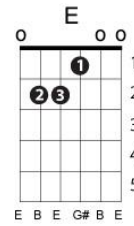

Groovy kind of love

Phil Collins

Key: E

Chord progression: 1 - 5 - 1 - 4 - 6m - 5 - 4 - 5

Intro: E (B) E

When I'm feeling [E]blue, all I have to [B]do
 Is take a look at [E]you, then I'm not so[A] blue
 When you're close to [C#m]me, I can feel your [B]heartbeat
 I can hear you [A]breathing in my [B]ear
 Wouldn't you a[E]gree, baby you and [B]me got a groovy kind of [E]love

BRIDGE: F# B

[F#] [C#] [F#] [B] [D#m] [C#] [B] [C#]
 When I'm feeling [F#]blue, all I have to [C#]do
 Is take a look at [F#]you, then I'm not so [B]blue
 When I'm in your [D#m]arms, nothing seems to [C#]matter
 My whole world could [B]shatter, I don't [C#]care
 Wouldn't you a[F#]gree, baby you and [C#]me got a groovy kind of [F#]love
 [C#] We got a groovy kind of [F#]love
 [C#] We got a groovy kind of [F#]love
 [C#]ooo[F#]oh
 [C#] [F#] [C#] We got a groovy kind of [F#]love