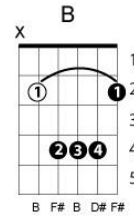

Groovy kind of love

Phil Collins

Key: E

Chord progression: 1 - 5 - 1 - 4 - 6m - 5 - 4 - 5

Intro: E (B) E

When I'm feeling [E]blue, all I have to [B]do
 Is take a look at [E]you, then I'm not so[A] blue
 When you're close to [C#m]me, I can feel your [B]heartbeat
 I can hear you [A]breathing in my [B]ear
 Wouldn't you a[E]gree, baby you and [B]me got a groovy kind of [E]love

BRIDGE: F# B

[F#] [C#] [F#] [B] [D#m] [C#] [B] [C#]
 When I'm feeling [F#]blue, all I have to [C#]do
 Is take a look at [F#]you, then I'm not so [B]blue
 When I'm in your [D#m]arms, nothing seems to [C#]matter
 My whole world could [B]shatter, I don't [C#]care
 Wouldn't you a[F#]gree, baby you and [C#]me got a groovy kind of [F#]love
 [C#] We got a groovy kind of [F#]love
 [C#] We got a groovy kind of [F#]love
 [C#]ooo[F#]oh
 [C#] [F#] [C#] We got a groovy kind of [F#]love