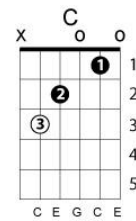

## Big Yellow Taxi Joni Mitchell

Key of G

C G  
 They paved paradise And put up a parking lot  
 C D G  
 With a pink hotel, a boutique And a swinging hot spot  
 D C  
 Don't it always seem to go That you don't know what you've got  
 G C

'Til it's gone They paved paradise  
 D G C  
 And put up a parking lot They took all the trees  
 G C  
 And put them in a tree museum And they charged the people  
 D G C

A dollar and a half just to seem 'em Hey farmer, farmer Put away that DDT now  
 C D G  
 Give me spots on my apples But leave me the birds and the bees, Please!