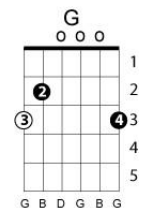

## Big Yellow Taxi Joni Mitchell

Key of G

C G  
 They paved paradise And put up a parking lot  
 C D G  
 With a pink hotel, a boutique And a swinging hot spot  
 D C  
 Don't it always seem to go That you don't know what you've got  
 G C

'Til it's gone They paved paradise  
 D G C  
 And put up a parking lot They took all the trees  
 G C  
 And put them in a tree museum And they charged the people  
 D G C

A dollar and a half just to seem 'em Hey farmer, farmer Put away that DDT now  
 C D G  
 Give me spots on my apples But leave me the birds and the bees, Please!

C G  
 Late last night I heard the screen door slam

C D G  
 And a big yellow taxi Took away my old man  
 C D G  
 They paved paradise And put up a parking lot  
 C D G  
 They paved paradise And put up a parking lot