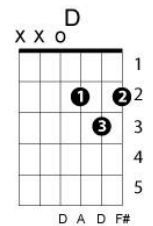

## Big Yellow Taxi Joni Mitchell

Key of G

C G  
 They paved paradise And put up a parking lot  
 C D G  
 With a pink hotel, a boutique And a swinging hot spot  
 D C  
 Don't it always seem to go That you don't know what you've got  
 G C

'Til it's gone They paved paradise  
 D G C  
 And put up a parking lot They took all the trees  
 G C  
 And put them in a tree museum And they charged the people  
 D G C

A dollar and a half just to seem 'em Hey farmer, farmer Put away that DDT now  
 C D G  
 Give me spots on my apples But leave me the birds and the bees, Please!

C G  
 Late last night I heard the screen door slam

C D G  
 And a big yellow taxi Took away my old man  
 C D G  
 They paved paradise And put up a parking lot  
 C D G  
 They paved paradise And put up a parking lot