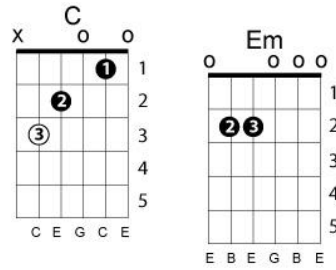

Can't help falling in love with you
 Elvis Presley
 Key: C
 Chord progression: 1 - 3m - 6m - 4 - 1 - 5 +
 **Capo 2 for the key Elvis recorded it in
 Intro: C G C G

C Em Am F C G
 Wise men say, only fools rush in
 F G Am F C G C
 But I can't help falling in love with you
 C Em Am F C G
 Shall I stay, would it be a sin
 F G Am F C G C
 If I can't help falling in love with you

Bridge:
 Em B7 Em B7
 Like a river flows, surely to the sea
 Em B7 Em A7 Dm G
 Darling so it goes, some things are meant to be

C Em Am F C G
 Take my hand, take my whole life too
 F G Am F C G C
 For I can't help falling in love with you

REPEAT BRIDGE

C Em Am F C G
 Take my hand, take my whole life too
 F G Am F C G C
 For I can't help falling in love with you
 F G Am F C G C
 For I can't help falling in love with you