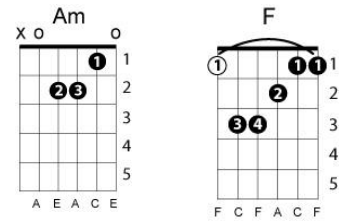

Can't help falling in love with you
 Elvis Presley
 Key: C
 Chord progression: 1 - 3m - 6m - 4 - 1 - 5 +
 **Capo 2 for the key Elvis recorded it in
 Intro: C G C G

C Em Am F C G
 Wise men say, only fools rush in
 F G Am F C G C
 But I can't help falling in love with you
 C Em Am F C G
 Shall I stay, would it be a sin
 F G Am F C G C
 If I can't help falling in love with you

Bridge:
 Em B7 Em B7
 Like a river flows, surely to the sea
 Em B7 Em A7 Dm G
 Darling so it goes, some things are meant to be

C Em Am F C G
 Take my hand, take my whole life too
 F G Am F C G C
 For I can't help falling in love with you

REPEAT BRIDGE

C Em Am F C G
 Take my hand, take my whole life too
 F G Am F C G C
 For I can't help falling in love with you
 F G Am F C G C
 For I can't help falling in love with you