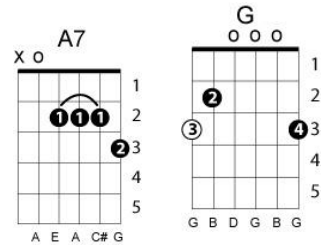

Can't help falling in love with you
 Elvis Presley
 Key: C
 Chord progression: 1 - 3m - 6m - 4 - 1 - 5 +
 **Capo 2 for the key Elvis recorded it in
 Intro: C G C G

C Em Am F C G
 Wise men say, only fools rush in
 F G Am F C G C
 But I can't help falling in love with you
 C Em Am F C G
 Shall I stay, would it be a sin
 F G Am F C G C
 If I can't help falling in love with you

Bridge:
 Em B7 Em B7
 Like a river flows, surely to the sea
 Em B7 Em A7 Dm G
 Darling so it goes, some things are meant to be

C Em Am F C G
 Take my hand, take my whole life too
 F G Am F C G C
 For I can't help falling in love with you

REPEAT BRIDGE

C Em Am F C G
 Take my hand, take my whole life too
 F G Am F C G C
 For I can't help falling in love with you
 F G Am F C G C
 For I can't help falling in love with you