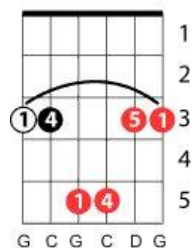

Feels like home to me
Randy Newman - Bonnie Raitt

Key of C

Intro: C F C F C F

C G/B C G

There's something in your eyes, Makes me want to lose myself,

F9 C F/C C G

Makes me want to lose myself, in your arms.

C G/B C G

There's something in your voice, Makes my heart beat fast.

F9 C G

Hope this feeling lasts, the rest of my life.

Gsus4

Pre-chorus (shift to key of Am)

Em F C E7 Am

If you knew how lonely my life has been,