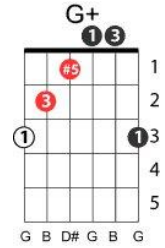

Girl
Beatles

Key of G for chorus, EM harmonic for verse

Em B7 Em Em7
 is there anybody going to listen to my story
 Am C6 G B7
 all about the girl who came to stay?
 Em B7 Em Em7
 she's the kind of girl you want so much it makes you sorry
 Am C6 Em
 still you don't regret a single day

chorus

G Bm Am D7
 ah girl _____
 G Bm Am D7
 ah girl _____

Em B7 Em Em7
 when i think of all the times i've tried so hard to leave her
 Am C6 G B7
 she will come to me and start to cry
 Em B7 Em Em7
 and she promises the earth to me and i believe her
 Am C6 Em
 after all this time i don't know why

chorus

Am E
 she's the kind of girl who puts you down
 Am E
 when friends are there, you feel a fool
 Am
 when you say she's looking good
 E Am C
 she acts as if it's understood, she's cool, ooh, ooh, ooh, ooh

chorus

Em B7 Em Em7
 was she told when she was young that pain would lead to pleasure?
 Am G B7
 did she understand it when they said
 Em B7 Em Em7
 that a man must break his back to earn his day of leisure,
 Am Em
 will she still believe it when he's dead?