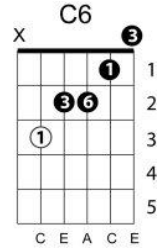

Girl
Beatles

Key of G for chorus, EM harmonic for verse

Em B7 Em Em7
 is there anybody going to listen to my story
 Am C6 G B7
 all about the girl who came to stay?
 Em B7 Em Em7
 she's the kind of girl you want so much it makes you sorry
 Am C6 Em
 still you don't regret a single day

chorus

G Bm Am D7
 ah girl _____
 G Bm Am D7
 ah girl _____

Em B7 Em Em7
 when i think of all the times i've tried so hard to leave her
 Am C6 G B7
 she will come to me and start to cry
 Em B7 Em Em7
 and she promises the earth to me and i believe her
 Am C6 Em
 after all this time i don't know why

chorus

Am E
 she's the kind of girl who puts you down
 Am E
 when friends are there, you feel a fool
 Am
 when you say she's looking good
 E Am C
 she acts as if it's understood, she's cool, ooh, ooh, ooh, ooh

chorus

Em B7 Em Em7
 was she told when she was young that pain would lead to pleasure?
 Am G B7
 did she understand it when they said
 Em B7 Em Em7
 that a man must break his back to earn his day of leisure,
 Am Em
 will she still believe it when he's dead?