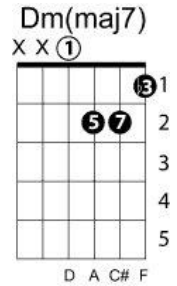

How can I be sure Rascals

Key of D

G scale 1- 5 to C scale 4 – 3m to Dm scale 1 – 4 – 5 to D scale 3m – 6m – 2m – 5(7)
 C D C D

How can I be sure In a world that's constantly changing

C D F Em D
 How can I be sure Where I stand with you

Verse 1:

 Dm Dm(maj7) Dm7 Gm7 A7
 Whenever I... Whenever I am away from you
 Dm Dm(maj7) Dm7 Gm7 A7
 I wanna die 'Cause you know I wanna stay with you

 F#m7 Bm7 Em7 A7 F#m7 Bm7
 How do I know Maybe you're trying to use me
 Em7 A7 Fmaj7 Dm7 Gm7 C7 D
 Flying too high can confuse me Touch me but don't take me down

Repeat top