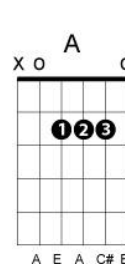

I'll Stand By You Pretenders

Key: D

Intro:

D Bm A G

D F#m
Oh, why look so sad

G
Tears are in your eyes

D/F A
Come on and come to me now

D F#m
Don't be ashamed to cry

G
Let me see you through

Bm A
Cause i've seen the darkside too

F#m Bm
When the night falls on you

F#m Bm
Don't know what to do

G
Nothing you confess

A
Can make me love you less

D Bm
I'll stand by you, I'll stand by you

Am7
Won't let nobody hurt you

D
I'll stand by you

F - G

C Em
So if you're mad get mad

F
Don't hold it all inside

C - G
Come on and talk to me now

C Em
Hey what you got to hide

I get angry too ^F
Well I'm alive like you ^{Am - G}