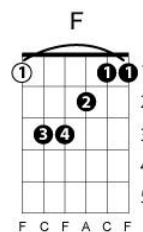

G
Let me see you through

Bm A
Cause i've seen the darkside too

F#m Bm
When the night falls on you

F#m Bm
Don't know what to do

G
Nothing you confess

A
Can make me love you less

D Bm
I'll stand by you, I'll stand by you

Am7
Won't let nobody hurt you

D
I'll stand by you

F - G

C Em
So if you're mad get mad

F
Don't hold it all inside

C - G
Come on and talk to me now

C Em
Hey what you got to hide

I get angry too ^F
Well I'm alive like you ^{Am - G}