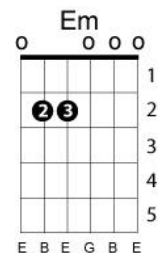

I'll Stand By You Pretenders

Key: D

Intro:

D Bm A G

D F#m
Oh, why look so sad

G
Tears are in your eyes

D/F A
Come on and come to me now

D F#m
Don't be ashamed to cry

G
Let me see you through

Bm A
Cause i've seen the darkside too

F#m Bm
When the night falls on you

F#m Bm
Don't know what to do

G
Nothing you confess

A
Can make me love you less

D Bm
I'll stand by you, I'll stand by you

Am7
Won't let nobody hurt you

D
I'll stand by you

F - G

C Em
So if you're mad get mad

F
Don't hold it all inside

C - G
Come on and talk to me now

C Em
Hey what you got to hide

I get angry too ^F
Well I'm alive like you ^{Am - G}