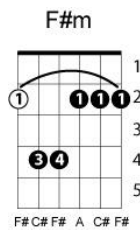

G
Let me see you through

Bm A
Cause i've seen the darkside too

F#m Bm
When the night falls on you

F#m Bm
Don't know what to do

G
Nothing you confess

A
Can make me love you less

D Bm
I'll stand by you, I'll stand by you

Am7
Won't let nobody hurt you

D
I'll stand by you

F - G

C Em
So if you're mad get mad

F
Don't hold it all inside

C - G
Come on and talk to me now

C Em
Hey what you got to hide

I get angry too ^F
Well I'm alive like you ^{Am - G}