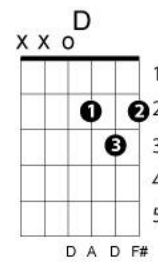

I'll Stand By You Pretenders

Key: D

Intro:

D Bm A G

D F#m
Oh, why look so sad

G
Tears are in your eyes

D/F A
Come on and come to me now

D F#m
Don't be ashamed to cry

G
Let me see you through

Bm A
Cause i've seen the darkside too

F#m Bm
When the night falls on you

F#m Bm
Don't know what to do

G
Nothing you confess

A
Can make me love you less

D Bm
I'll stand by you, I'll stand by you

Am7
Won't let nobody hurt you

D
I'll stand by you

F - G

C Em
So if you're mad get mad

F
Don't hold it all inside

C - G
Come on and talk to me now

C Em
Hey what you got to hide

I get angry too ^F
Well I'm alive like you ^{Am - G}