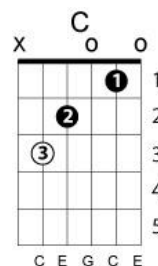

G
Let me see you through

Bm A
Cause i've seen the darkside too

F#m Bm
When the night falls on you

F#m Bm
Don't know what to do

G
Nothing you confess

A
Can make me love you less

D Bm
I'll stand by you, I'll stand by you

Am7
Won't let nobody hurt you

D
I'll stand by you

F - G

C Em
So if you're mad get mad

F
Don't hold it all inside

C - G
Come on and talk to me now

C Em
Hey what you got to hide

I get angry too ^F
Well I'm alive like you ^{Am - G}