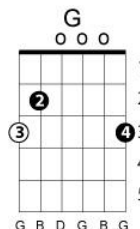

G
Let me see you through

Bm A
Cause i've seen the darkside too

F#m Bm
When the night falls on you

F#m Bm
Don't know what to do

G
Nothing you confess

A
Can make me love you less

D Bm
I'll stand by you, I'll stand by you

Am7
Won't let nobody hurt you

D
I'll stand by you

F - G

C Em
So if you're mad get mad

F
Don't hold it all inside

C - G
Come on and talk to me now

C Em
Hey what you got to hide

I get angry too ^F
Well I'm alive like you ^{Am - G}