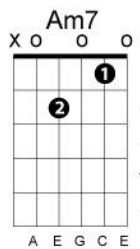

G
Let me see you through

Bm A
Cause i've seen the darkside too

F#m Bm
When the night falls on you

F#m Bm
Don't know what to do

G
Nothing you confess

A
Can make me love you less

D Bm
I'll stand by you, I'll stand by you

Am7
Won't let nobody hurt you

D
I'll stand by you

F - G

C Em
So if you're mad get mad

F
Don't hold it all inside

C - G
Come on and talk to me now

C Em
Hey what you got to hide

I get angry too ^F
Well I'm alive like you ^{Am - G}