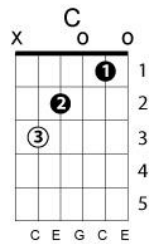

In the still of the night

Five Satins

Key: C

Chord progression: 1- 6m - 4 - 5(7)

Intro:

C Am F G7 (3x)

In the still of the night I held you held you tight  
 cause I love love you so promise I'll never let you go  
 in the still of the night

(instrumental): C-Am-F-G7 (2x), C F C G7

So before the light hold me again with all of your might  
 in the still of the night  
 in the still .... of .... the night