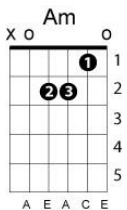

In the still of the night

Five Satins

Key: C

Chord progression: 1- 6m - 4 - 5(7)

Intro:

C Am F G7 (3x)

In the still of the night I held you held you tight  
 cause I love love you so promise I'll never let you go  
 in the still of the night

(instrumental): C-Am-F-G7 (2x), C F C G7

So before the light hold me again with all of your might  
 in the still of the night  
 in the still .... of .... the night