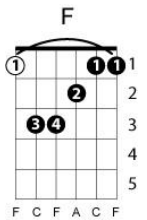

In the still of the night

Five Satins

Key: C

Chord progression: 1- 6m - 4 - 5(7)

Intro:

C Am F G7 (3x)

In the still of the night I held you held you tight  
 cause I love love you so promise I'll never let you go  
 in the still of the night

(instrumental): C-Am-F-G7 (2x), C F C G7

So before the light hold me again with all of your might  
 in the still of the night  
 in the still .... of .... the night