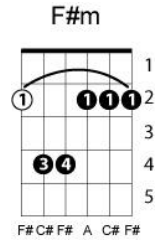

# Itchycoo Park

Key: A

(Steve Marriott - Ronnie Lane)

Intro:

A F#m  
/ / / / / / / /

Verse 1:

A C#m  
O'er the bridge of sighs  
G D  
To rest my eyes in shades of green  
A C#m  
Under clear blue skies  
G D  
To Itchycoo Park, that's where I've been

A G/A D  
(What did you do there?) I got high  
A G/A D  
(What did you feel there?) Well, I cried  
A G/A D  
(But why the tears there?) Tell you why

Chorus:

A F#m [4X]  
It's all too beautiful  
[2: (beautiful)]

Bridge:

A C/G  
I feel inclined to blow my mind  
G /A /G D/F# /E /D A  
Get hung up, feed the ducks with a bun  
A C/G  
They all come out to groove about  
G /A /G D/F# /E /D E  
When I search for fun in the sun

[repeat chorus and bridge]

Coda:

A F#m [3X]  
It's all too beautiful  
A F#m  
/ / / / /  
Hah!  
[repeat to fade]:  
A F#m  
It's all too beautiful (beautiful)