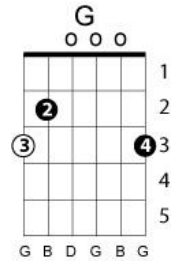

# Itchycoo Park

Key: A

(Steve Marriott - Ronnie Lane)

Intro:

A F#m  
/ / / / / / / /

Verse 1:

A C#m  
O'er the bridge of sighs  
G D  
To rest my eyes in shades of green  
A C#m  
Under clear blue skies  
G D  
To Itchycoo Park, that's where I've been

A G/A D  
(What did you do there?) I got high  
A G/A D  
(What did you feel there?) Well, I cried  
A G/A D  
(But why the tears there?) Tell you why

Chorus:

A F#m [4X]  
It's all too beautiful  
[2: (beautiful)]

Bridge:

A C/G  
I feel inclined to blow my mind  
G /A /G D/F# /E /D A  
Get hung up, feed the ducks with a bun  
A C/G  
They all come out to groove about  
G /A /G D/F# /E /D E  
When I search for fun in the sun