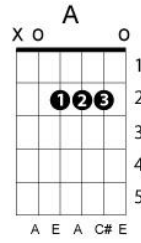

# Itchycoo Park

Key: A

(Steve Marriott - Ronnie Lane)

Intro:

A F#m  
/ / / / / / / /

Verse 1:

A C#m  
O'er the bridge of sighs  
G D  
To rest my eyes in shades of green  
A C#m  
Under clear blue skies  
G D  
To Itchycoo Park, that's where I've been

A G/A D  
(What did you do there?) I got high  
A G/A D  
(What did you feel there?) Well, I cried  
A G/A D  
(But why the tears there?) Tell you why

Chorus:

A F#m [4X]  
It's all too beautiful  
[2: (beautiful)]