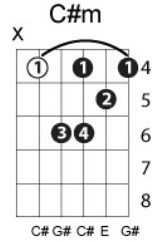

# Itchycoo Park

Key: A

(Steve Marriott - Ronnie Lane)

Intro:

A F#m  
/ / / / / / / /

Verse 1:

A C#m  
O'er the bridge of sighs  
G D  
To rest my eyes in shades of green  
A C#m  
Under clear blue skies  
G D  
To Itchycoo Park, that's where I've been

A G/A D  
(What did you do there?) I got high  
A G/A D  
(What did you feel there?) Well, I cried  
A G/A D  
(But why the tears there?) Tell you why

Chorus:

A F#m [4X]  
It's all too beautiful  
[2: (beautiful)]

Bridge:

A C/G  
I feel inclined to blow my mind  
G /A /G D/F# /E /D A  
Get hung up, feed the ducks with a bun  
A C/G  
They all come out to groove about  
G /A /G D/F# /E /D E  
When I search for fun in the sun

[repeat chorus and bridge]

Coda:

A F#m [3X]  
It's all too beautiful  
A F#m  
/ / / / /  
Hah!  
[repeat to fade]:  
A F#m  
It's all too beautiful (beautiful)