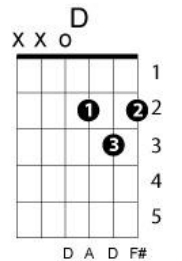

# Itchycoo Park

Key: A

(Steve Marriott - Ronnie Lane)

Intro:

A F#m  
/ / / / / / / /

Verse 1:

A C#m  
O'er the bridge of sighs  
G D  
To rest my eyes in shades of green  
A C#m  
Under clear blue skies  
G D  
To Itchycoo Park, that's where I've been

A G/A D  
(What did you do there?) I got high  
A G/A D  
(What did you feel there?) Well, I cried  
A G/A D  
(But why the tears there?) Tell you why

Chorus:

A F#m [4X]  
It's all too beautiful  
[2: (beautiful)]

Bridge:

A C/G  
I feel inclined to blow my mind  
G /A /G D/F# /E /D A  
Get hung up, feed the ducks with a bun  
A C/G  
They all come out to groove about  
G /A /G D/F# /E /D E  
When I search for fun in the sun

[repeat chorus and bridge]

Coda:

A F#m [3X]  
It's all too beautiful  
A F#m  
/ / / / /  
Hah!  
[repeat to fade]:  
A F#m  
It's all too beautiful (beautiful)