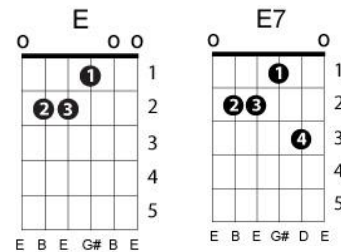

CHORUS

[A] Now I miss you more than I missed you before

And now where I'll find comfort - God [D] knows

'Cause you - [A] Left Me - [E] Just When I Needed You [A] Most

[D] You [A] Left Me - [E] Just When I Needed You [A] Most.