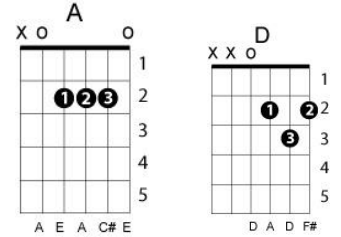

JUST WHEN I NEEDED YOU MOST
 Recorded by Dolly Parton
 Words and music by Randy Van Warmer

CAPO: 1st FRET

Chord progression: 1 – 4 – 1 – 5

KEY: Bb

[A] You packed in the morning, I stared out the window

An' I struggled for something to say [D]

You left in the rain without [A] closing the door

[E] I didn't stand [E7] in your [E] way.

CHORUS

[A] Now I miss you more than I missed you before

And now where I'll find comfort - God [D] knows

'Cause you - [A] Left Me - [E] Just When I Needed You [A] Most