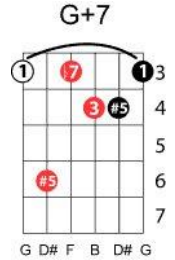

Em Dm
And you, and your sweet desire,
Em Dm Em F G C
You took me, oh, higher and higher baby,
Am F

It's a living thing,
Am G+7 C
It's a terrible thing to lose
Am F

It's a giving thing
Am G+7 C
What a terrible thing to lose.
Bbm C Bbm G C G
I'm taking a dive. (dive)

C
Making believe this is what you've conceived
Am
From your worst day, (I'm taking a dive)
Ab
Moving in line when you look back in time
Fm
To the first day, (I'm taking I'm taking)

Chorus:

Em Dm
And you, and your sweet desire,
Em Dm
(Don't you do it), don't you do it to me, oh,
Em F G C
higher and higher baby
Am F

It's a living thing,
Am G+7 C
It's a terrible thing to lose
Am F

It's a giving thing
Am G+7 C
What a terrible thing to lose.
Bbm G C G
I'm taking a dive. On the sky

Verse:

C
Taking a dive cause you can't halt the slide
Am
Floating down stream, (I'm taking a dive)
Ab
Oh, so let her go don't start spoiling the show
Fm
It's a bad dream, (I'm taking , I'm taking)

Em Dm
And you, and your sweet desire,
Em Dm
(Don't you do it), don't you do it to me, oh,
Em F G C
higher and higher baby
Am F
It's a living thing,
Am G+7 C
It's a terrible thing to lose
Am F
It's a giving thing
Am G+7 C
What a terrible thing to lose.
Am F
It's a living thing,
Am G+7 C
It's a terrible thing to lose
Am F
It's a giving thing
Am G+7 C
What a terrible thing to lose.