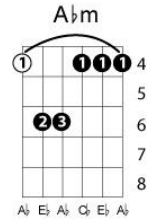

**Long as I can see the light**  
**Creedance Clearwater Revival**

Key: B

Chord progression: 1 - 5 - 1 - 4

B            F#                            B            E6  
 Put a candle in the window  
 B            Abm                            B    F#  
 Cause I feel I've got to move  
 B            F#            E7  
 Though I'm goin', goin' I'll be comin' home soon  
 B            F#                            B            E    F#    E6  
 Long as I can see the light

B            F#                            B E    F#  
 Pack my bag and let's get moving  
 B            Abm                            B    F#  
 Cause I'm bound to drift a while  
 B            F#            E7  
 When I'm gone, gone you don't have to worry  
 B            F#                            B            E    F#    E6    B  
 Long as I can see the light

B            F#                            B B    E    F#  
 Guess I've got that old travelin' bone  
 B            Abm                            B    F#  
 Cause this feeling won't leave me alone  
 B            F#            E7  
 But I won't, won't be losing my way  
 B            F#                            B            E    F#    B  
 Long as I can see the light