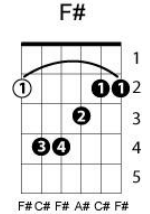

**Long as I can see the light**  
**Creedance Clearwater Revival**

Key: B

Chord progression: 1 - 5 - 1 - 4

B            F#                            B            E6  
 Put a candle in the window  
 B            Abm                            B    F#  
 Cause I feel I've got to move  
 B            F#            E7  
 Though I'm goin', goin' I'll be comin' home soon  
 B            F#                            B            E    F#    E6  
 Long as I can see the light

B            F#                            B E    F#  
 Pack my bag and let's get moving  
 B            Abm                            B    F#  
 Cause I'm bound to drift a while  
 B            F#            E7  
 When I'm gone, gone you don't have to worry  
 B            F#                            B            E    F#    E6    B  
 Long as I can see the light

B            F#                            B B    E    F#  
 Guess I've got that old travelin' bone  
 B            Abm                            B    F#  
 Cause this feeling won't leave me alone  
 B            F#            E7  
 But I won't, won't be losing my way  
 B            F#                            B            E    F#    B  
 Long as I can see the light