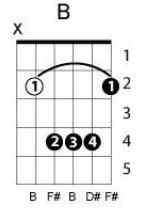

**Long as I can see the light**  
**Creedance Clearwater Revival**

Key: B

Chord progression: 1 - 5 - 1 - 4

B            F#                            B            E6  
 Put a candle in the window  
 B            Abm                            B    F#  
 Cause I feel I've got to move  
 B            F#            E7  
 Though I'm goin', goin' I'll be comin' home soon  
 B            F#                            B            E    F#    E6  
 Long as I can see the light

B            F#                            B B    E    F#  
 Guess I've got that old travelin' bone  
 B            Abm                            B    F#  
 Cause this feeling won't leave me alone  
 B            F#            E7  
 But I won't, won't be losing my way  
 B            F#                            B            E    F#    B  
 Long as I can see the light