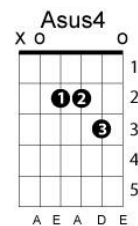

No Matter What
Pete Ham and Tom Evans

Key: A

Chord progression: 1 – 2m(7) – 4 – 5 - 4 - 5

A Bm7
No matter what you are I will always be with you
D E D E A Asus A
Doesn't matter what you do, girl Ooh girl, with you

No matter what you do I will always be around
Won't you tell me what you found, girl Ooh girl, want you

Falling 5ths *shift to E* *shift to A* *shift to D*
F#m7 B7 E7 A7
Knock down the old, gray wall and be a part of it all

Shift to G *back to A*
D7 Bm A
Nothing to say, nothing to see, nothing to do

F#m7 B7 E7 A7
If you would give me all as I would give it to you
Shift to G *back to A*
D7 Bm G E
Nothing would be, nothing would be, nothing would be