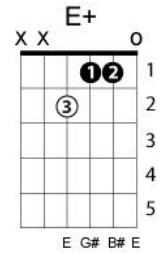

Oh! Darling

Lennon & McCartney

Key of A

Chord progression: I - 5 - 6m - 4 - 2m - 5 - 2m - 5 - I

E+ A E F#m D
 Oh! Darling, please believe me I'll never do you no harm
 Bm E Bm E A D A E
 Believe me when I tell you I'll never do you no harm
 A E F#m D
 Oh! Darling, if you leave me I'll never make it alone
 Bm E Bm E A D A A7
 Believe me when I beg you don't ever leave me alone

bridge

 D F A A7
 When you told me you didn't need me anymore well you know I nearly broke down and cried
 B E F E E7
 When you told me you didn't need me anymore well you know I nearly broke down and died

 A E F#m D
 Oh! Darling, if you leave me I'll never make it alone
 Bm E Bm E A D A A7
 Believe me when I tell you I'll never do you no harm

 D F A A7
 When you told me you didn't need me anymore well you know I nearly broke down and cried
 B E F E E7
 When you told me you didn't need me anymore well you know I nearly broke down and died