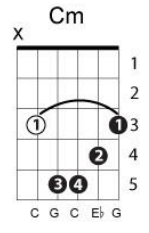

Rag doll

Four Seasons
 (B. Gaudio - B. Crewe)
 Key: Bb
 Intro:

Bb Eb D Cm
 Ooh, oo-oo-oo-oo (Ooh-oo-oo)

F Bb
 Ooh-oo-oo-oo-oo-oo-oo-oo

Bb Eb D Cm
 Ahh, ah-ah-ah-ahh (Rag doll, ooh)

F Bb
 Ooh-oo-oo-oo-oo-oo-oo-oo

Verse 1:

Eb Bb F7 Bb F7
 (Hand-me-down) When she was just a kid her clothes were hand-me-down

Eb Bb F7 Bb F7
 (Hand-me-down) They always laughed at her when she came into town

F7 Bb Eb Bb Eb Bb
 Called her rag doll, little rag doll

Gm C7 F Gm C7 F F7 [xx7867]
 Such a pretty face should be dressed in lace

[half-length intro:]

Ooh, oo-oo-oo-oo (Ooh-oo-oo)
 Ooh-oo-oo-oo-oo-oo-oo-oo

Verse 2:

(Sad rag doll) I'd change her sad rags into glad rags if I could
 (If I could) My folks won't let me 'cause they say that she's no good
 She's a rag doll, such a rag doll
 Though I love her so, I can't let her know