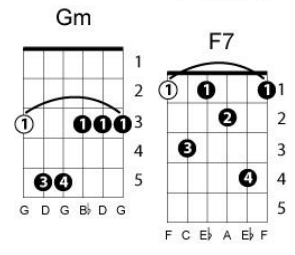

Rag doll

Four Seasons
 (B. Gaudio - B. Crewe)
 Key: Bb
 Intro:

Bb Eb D Cm
 Ooh, oo-oo-oo-oo (Ooh-oo-oo)

F Bb
 Ooh-oo-oo-oo-oo-oo-oo-oo

Bb Eb D Cm
 Ahh, ah-ah-ah-ahh (Rag doll, ooh)

F Bb
 Ooh-oo-oo-oo-oo-oo-oo-oo

Verse 1:

Eb Bb F7 Bb F7
 (Hand-me-down) When she was just a kid her clothes were hand-me-down

Eb Bb F7 Bb F7
 (Hand-me-down) They always laughed at her when she came into town

F7 Bb Eb Bb Eb Bb
 Called her rag doll, little rag doll

Gm C7 F Gm C7 F F7 [xx7867]
 Such a pretty face should be dressed in lace

[half-length intro:]

Ooh, oo-oo-oo-oo (Ooh-oo-oo)
 Ooh-oo-oo-oo-oo-oo-oo-oo

Verse 2:

(Sad rag doll) I'd change her sad rags into glad rags if I could
 (If I could) My folks won't let me 'cause they say that she's no good
 She's a rag doll, such a rag doll
 Though I love her so, I can't let her know

[repeat intro:]

Ooh, oo-oo-oo-oo (Ooh-oo-oo)
 Ooh-oo-oo-oo-oo-oo-oo-oo
 Ahh, ah-ah-ah-ahh (Rag doll, ooh)
 I love you just the way you are

Coda [intro chords; repeat to fade]:

A-ahh, ah-ah-ah-ah ah-ahh (Rag doll, ooh)
 Ooh-oo-oo-oo-oo-oo-oo-oo