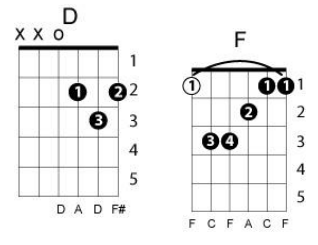

Rag doll

Four Seasons
 (B. Gaudio - B. Crewe)
 Key: Bb
 Intro:

Bb Eb D Cm
 Ooh, oo-oo-oo-oo (Ooh-oo-oo)

F Bb
 Ooh-oo-oo-oo-oo-oo-oo-oo

Bb Eb D Cm
 Ahh, ah-ah-ah-ahh (Rag doll, ooh)

F Bb
 Ooh-oo-oo-oo-oo-oo-oo-oo

Verse 1:

Eb Bb F7 Bb F7
 (Hand-me-down) When she was just a kid her clothes were hand-me-down

Eb Bb F7 Bb F7
 (Hand-me-down) They always laughed at her when she came into town

F7 Bb Eb Bb Eb Bb
 Called her rag doll, little rag doll

Gm C7 F Gm C7 F F7 [xx7867]
 Such a pretty face should be dressed in lace

[half-length intro:]

Ooh, oo-oo-oo-oo (Ooh-oo-oo)
 Ooh-oo-oo-oo-oo-oo-oo-oo

Verse 2:

(Sad rag doll) I'd change her sad rags into glad rags if I could
 (If I could) My folks won't let me 'cause they say that she's no good
 She's a rag doll, such a rag doll
 Though I love her so, I can't let her know

[repeat intro:]

Ooh, oo-oo-oo-oo (Ooh-oo-oo)
 Ooh-oo-oo-oo-oo-oo-oo-oo
 Ahh, ah-ah-ah-ahh (Rag doll, ooh)
 I love you just the way you are

Coda [intro chords; repeat to fade]:

A-ahh, ah-ah-ah-ah ah-ahh (Rag doll, ooh)
 Ooh-oo-oo-oo-oo-oo-oo-oo