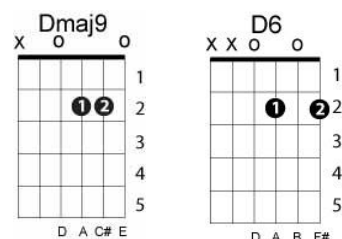

## So far away Carole King

Key of D

Verse 1

Dmaj9 D6 Dmaj9 D6 Gmaj7 G6  
 So far away doesn't anybody stay in one place anymore?  
 Em7 A11 Dmaj7 G Dmaj7  
 it would be so fine to see your face at my door  
 Gmaj7 F#m7 Em7 A11 Dmaj9 D6  
 doesn't help to know that you're just time away

Dmaj9 D6 Gmaj7 G6  
 Long ago I reached for you and there you stood  
 Em7 A11 Dmaj7 G Dmaj7  
 Holding you again could only do me good  
 Gmaj7 F#m7 Em7 A11  
 How I wish I could But you're so far away

Bridge #1

Dmaj9 D A  
 Bm D G  
 One more song about moving along the highway  
 Em7 A11 Dmaj7  
 Can't say much of anything that's new  
 F#m Em7  
 If I could only work this life out my way  
 A11 Bm Em7 A11  
 I'd rather spend it being close to you

Verse 1

G Em  
 ...yeah you're so far away

Bridge #1

Dmaj9 D A  
 Bm D G  
 Travellin' around sure gets me sad and lonely  
 Em7 A11 Dmaj7  
 Nothin' else to do but close my mind  
 F#m Em7  
 I sure hope the road don't get to own me  
 A11 Bm Em7 A11  
 There's so many dreams I've yet to find