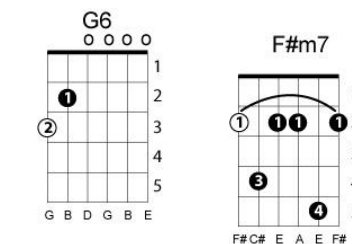

Bridge #1

Dmaj9 D A
Bm D G
Travellin' around sure gets me sad and lonely
Em7 A11 Dmaj7
Nothin' else to do but close my mind
F#m Em7
I sure hope the road don't get to own me
A11 Bm Em7 A11
There's so many dreams I've yet to find