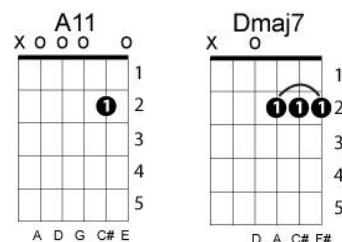

## So far away Carole King

Key of D

Verse 1

Dmaj9 D6 Dmaj9 D6 Gmaj7 G6  
 So far away doesn't anybody stay in one place anymore?  
 Em7 A11 Dmaj7 G Dmaj7  
 it would be so fine to see your face at my door  
 Gmaj7 F#m7 Em7 A11 Dmaj9 D6  
 doesn't help to know that you're just time away

Dmaj9 D6 Gmaj7 G6  
 Long ago I reached for you and there you stood  
 Em7 A11 Dmaj7 G Dmaj7  
 Holding you again could only do me good  
 Gmaj7 F#m7 Em7 A11  
 How I wish I could But you're so far away

Bridge #1

Dmaj9 D A  
 Bm D G  
 One more song about moving along the highway  
 Em7 A11 Dmaj7  
 Can't say much of anything that's new  
 F#m Em7  
 If I could only work this life out my way  
 A11 Bm Em7 A11  
 I'd rather spend it being close to you