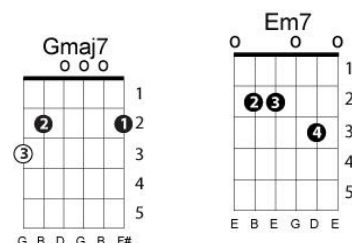

## So far away Carole King

Key of D

Verse 1

Dmaj9 D6 Dmaj9 D6 Gmaj7 G6  
 So far away doesn't anybody stay in one place anymore?  
 Em7 A11 Dmaj7 G Dmaj7  
 it would be so fine to see your face at my door  
 Gmaj7 F#m7 Em7 A11 Dmaj9 D6  
 doesn't help to know that you're just time away

Dmaj9 D6 Gmaj7 G6  
 Long ago I reached for you and there you stood  
 Em7 A11 Dmaj7 G Dmaj7  
 Holding you again could only do me good  
 Gmaj7 F#m7 Em7 A11  
 How I wish I could But you're so far away

Bridge #1

Dmaj9 D A  
 Bm D G  
 One more song about moving along the highway  
 Em7 A11 Dmaj7  
 Can't say much of anything that's new  
 F#m Em7  
 If I could only work this life out my way  
 A11 Bm Em7 A11  
 I'd rather spend it being close to you