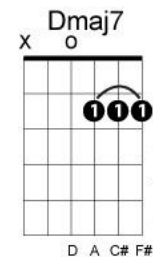

Telephone line Electric light orchestra

Key: A

A Amaj7
Hello--how are you?

A7 B $\flat$ dim Bm
Have you been alright, through all those lonely loney loney nights,

E Bm C#m
That's what I'd say, I'd tell you everything

D E Amaj7 Dmaj7
If you'd pick up that telephone.

A Amaj7
Hey--how you feelin'

A7
Are you still the same

B $\flat$ dim Bm E
Don't you realize the things we did we did were all for real not a dream

Bm C#m
I just can't believe

D E Amaj7 Dmaj7 Amaj7 Dmaj7
They've all faded out of view. Yeah Yeah ooh ooh

A F#m D E
Shoo wop doo be doo doo wop doo wah doo lang

A F#m D E
Blue days black nights doo wah doo lang

A F#m
I look into the sky

D E
(the love you need ain't gonna see you through.)

A F#m
And I wonder why

D E
(the little things are finally coming true.)

Chorus:

A F#m D E6 Ddim
Oh Telephone line, give me some time, I'm living in twi - light

A F#m D E6 Ddim
Oh Telephone line, give me some time, I'm living in twi - light