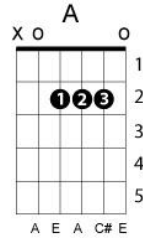

Telephone line Electric light orchestra

Key: A

A Amaj7
Hello--how are you?

A7 B $\flat$ dim Bm
Have you been alright, through all those lonely loney loney nights,

E Bm C#m
That's what I'd say, I'd tell you everything

D E Amaj7 Dmaj7
If you'd pick up that telephone.

A Amaj7
Hey--how you feelin'

A7
Are you still the same

B $\flat$ dim Bm E
Don't you realize the things we did we did were all for real not a dream

Bm C#m
I just can't believe

D E Amaj7 Dmaj7 Amaj7 Dmaj7
They've all faded out of view. Yeah Yeah ooh ooh

A F#m D E
Shoo wop doo be doo doo wop doo wah doo lang

A F#m D E
Blue days black nights doo wah doo lang

A F#m
I look into the sky

D E
(the love you need ain't gonna see you through.)

A F#m
And I wonder why

D E
(the little things are finally coming true.)

Chorus:

A F#m D E6 Ddim
Oh Telephone line, give me some time, I'm living in twi - light

A F#m D E6 Ddim
Oh Telephone line, give me some time, I'm living in twi - light