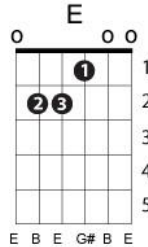

Telephone line Electric light orchestra

Key: A

A Amaj7
Hello--how are you?

A7 B $\flat$ dim Bm
Have you been alright, through all those lonely loney loney nights,

E Bm C#m
That's what I'd say, I'd tell you everything

D E Amaj7 Dmaj7
If you'd pick up that telephone.

A Amaj7
Hey--how you feelin'

A7
Are you still the same

B $\flat$ dim Bm E
Don't you realize the things we did we did were all for real not a dream

Bm C#m
I just can't believe

D E Amaj7 Dmaj7 Amaj7 Dmaj7
They've all faded out of view. Yeah Yeah ooh ooh

A F#m D E
Shoo wop doo be doo doo wop doo wah doo lang

A F#m D E
Blue days black nights doo wah doo lang

A F#m
I look into the sky

D E
(the love you need ain't gonna see you through.)

A F#m
And I wonder why

D E
(the little things are finally coming true.)

Chorus:

A F#m D E6 Ddim
Oh Telephone line, give me some time, I'm living in twi - light

A F#m D E6 Ddim
Oh Telephone line, give me some time, I'm living in twi - light