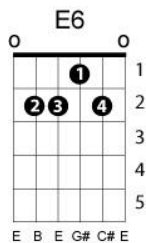

Telephone line Electric light orchestra

Key: A

A Amaj7
Hello--how are you?

A7 B $\flat$ dim Bm
Have you been alright, through all those lonely loney loney nights,

E Bm C#m
That's what I'd say, I'd tell you everything

D E Amaj7 Dmaj7
If you'd pick up that telephone.

A Amaj7
Hey--how you feelin'

A7
Are you still the same

B $\flat$ dim Bm E
Don't you realize the things we did we did were all for real not a dream

Bm C#m
I just can't believe

D E Amaj7 Dmaj7 Amaj7 Dmaj7
They've all faded out of view. Yeah Yeah ooh ooh

A F#m D E
Shoo wop doo be doo doo wop doo wah doo lang

A F#m D E
Blue days black nights doo wah doo lang

A F#m
I look into the sky

D E
(the love you need ain't gonna see you through.)

A F#m
And I wonder why

D E
(the little things are finally coming true.)

Chorus:

A F#m D E6 Ddim
Oh Telephone line, give me some time, I'm living in twi - light

A F#m D E6 Ddim
Oh Telephone line, give me some time, I'm living in twi - light