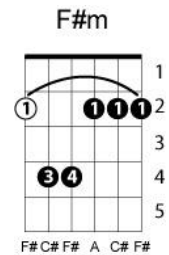

Telephone line Electric light orchestra

Key: A

A Amaj7
Hello--how are you?

A7 B $\flat$ dim Bm
Have you been alright, through all those lonely loney loney nights,

E Bm C#m
That's what I'd say, I'd tell you everything

D E Amaj7 Dmaj7
If you'd pick up that telephone.

A Amaj7
Hey--how you feelin'

A7
Are you still the same

B $\flat$ dim Bm E
Don't you realize the things we did we did were all for real not a dream

Bm C#m
I just can't believe

D E Amaj7 Dmaj7 Amaj7 Dmaj7
They've all faded out of view. Yeah Yeah ooh ooh

A F#m D E
Shoo wop doo be doo doo wop doo wah doo lang

A F#m D E
Blue days black nights doo wah doo lang

A F#m
I look into the sky

D E
(the love you need ain't gonna see you through.)

A F#m
And I wonder why

D E
(the little things are finally coming true.)

Chorus:

A F#m D E6 Ddim
Oh Telephone line, give me some time, I'm living in twi - light

A F#m D E6 Ddim
Oh Telephone line, give me some time, I'm living in twi - light