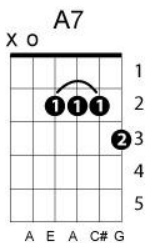

Telephone line Electric light orchestra

Key: A

A Amaj7
Hello--how are you?

A7 B $\flat$ dim Bm
Have you been alright, through all those lonely loney loney nights,

E Bm C#m
That's what I'd say, I'd tell you everything

D E Amaj7 Dmaj7
If you'd pick up that telephone.

A Amaj7
Hey--how you feelin'

A7
Are you still the same

B $\flat$ dim Bm E
Don't you realize the things we did we did were all for real not a dream

Bm C#m
I just can't believe

D E Amaj7 Dmaj7 Amaj7 Dmaj7
They've all faded out of view. Yeah Yeah ooh ooh

A F#m D E
Shoo wop doo be doo doo wop doo wah doo lang

A F#m D E
Blue days black nights doo wah doo lang

A F#m
I look into the sky

D E
(the love you need ain't gonna see you through.)

A F#m
And I wonder why

D E
(the little things are finally coming true.)

Chorus:

A F#m D E6 Ddim
Oh Telephone line, give me some time, I'm living in twi - light

A F#m D E6 Ddim
Oh Telephone line, give me some time, I'm living in twi - light