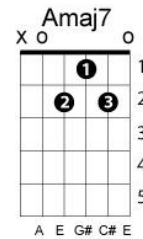

A F#m  
I look into the sky

D E  
(the love you need ain't gonna see you through.)

A F#m  
And I wonder why

D E  
(the little things are finally coming true.)

Chorus:

A F#m D E6 Ddim  
Oh Telephone line, give me some time, I'm living in twi - light

A F#m D E6 Ddim  
Oh Telephone line, give me some time, I'm living in twi - light

A Amaj7  
O.k. so no--one's answering,

A7 Bbdim  
Can't you just let it ring a little longer longer longer wo wo

Bm E Bm C#m  
I'll just sit tight, through the shadows of the night