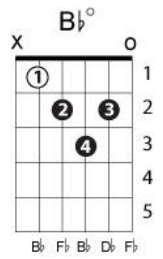

A F#m  
I look into the sky

D E  
(the love you need ain't gonna see you through.)

A F#m  
And I wonder why

D E  
(the little things are finally coming true.)

Chorus:

A F#m D E6 Ddim  
Oh Telephone line, give me some time, I'm living in twi - light

A F#m D E6 Ddim  
Oh Telephone line, give me some time, I'm living in twi - light

A Amaj7  
O.k. so no--one's answering,

A7 Bbdim  
Can't you just let it ring a little longer longer longer wo wo

Bm E Bm C#m  
I'll just sit tight, through the shadows of the night