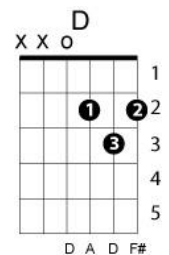

A F#m  
I look into the sky

D E  
(the love you need ain't gonna see you through.)

A F#m  
And I wonder why

D E  
(the little things are finally coming true.)

Chorus:

A F#m D E6 Ddim  
Oh Telephone line, give me some time, I'm living in twi - light

A F#m D E6 Ddim  
Oh Telephone line, give me some time, I'm living in twi - light

A Amaj7  
O.k. so no--one's answering,

A7 Bbdim  
Can't you just let it ring a little longer longer longer wo wo

Bm E Bm C#m  
I'll just sit tight, through the shadows of the night