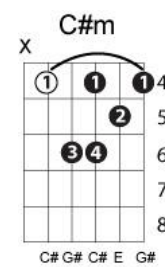

A F#m  
I look into the sky

D E  
(the love you need ain't gonna see you through.)

A F#m  
And I wonder why

D E  
(the little things are finally coming true.)

Chorus:

A F#m D E6 Ddim  
Oh Telephone line, give me some time, I'm living in twi - light

A F#m D E6 Ddim  
Oh Telephone line, give me some time, I'm living in twi - light

A Amaj7  
O.k. so no--one's answering,

A7 Bbdim  
Can't you just let it ring a little longer longer longer wo wo

Bm E Bm C#m  
I'll just sit tight, through the shadows of the night