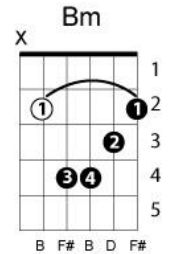

Telephone line Electric light orchestra

Key: A

A Amaj7
Hello--how are you?

A7 B $\flat$ dim Bm
Have you been alright, through all those lonely loney loney nights,

E Bm C#m
That's what I'd say, I'd tell you everything

D E Amaj7 Dmaj7
If you'd pick up that telephone.

A Amaj7
Hey--how you feelin'

A7
Are you still the same

B $\flat$ dim Bm E
Don't you realize the things we did we did were all for real not a dream

Bm C#m
I just can't believe

D E Amaj7 Dmaj7 Amaj7 Dmaj7
They've all faded out of view. Yeah Yeah ooh ooh

A F#m D E
Shoo wop doo be doo doo wop doo wah doo lang

A F#m D E
Blue days black nights doo wah doo lang

A F#m
I look into the sky

D E
(the love you need ain't gonna see you through.)

A F#m
And I wonder why

D E
(the little things are finally coming true.)

Chorus:

A F#m D E6 Ddim
Oh Telephone line, give me some time, I'm living in twi - light

A F#m D E6 Ddim
Oh Telephone line, give me some time, I'm living in twi - light