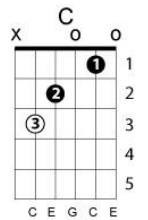

The tracks of my tears
 Smokey Robinson and the Miracles
 Key of G

Chord progression: 1 - 2m - 4 - 5 - 1 - 4 - 2m - 5 - 4

G Am C D
 People say I'm the life of the party

G C Am D C G

Because I tell a joke or two

D G Am C

If you look closer, it's easy to trace

Am D C G

The tracks of my tears

G Am C G

I need you, need you

G Am C D
 Since you left me if you see me with another girl

G C Am D C G

You'll see my smile looks out of place

D G Am C

If you look closer, it's easy to trace

Am D C G

The tracks of my tears

G Am C G

I need you, need you

Bm C G

My smile is my make up

G D A G A G A

I wear since my break up with you

D G Am C D

So take a good look at my face

D G Am C D

You'll see my smile looks out of place
D G Am C
If you look closer, it's easy to trace
Am D C G
The tracks of my tears