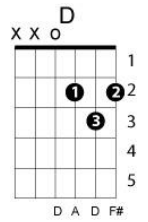

The tracks of my tears
 Smokey Robinson and the Miracles
 Key of G

Chord progression: 1 - 2m - 4 - 5 - 1 - 4 - 2m - 5 - 4

G Am C D
 People say I'm the life of the party

G C Am D C G

Because I tell a joke or two

G Am C D

Although I might be laughing loud and hearty

G C Am D C G

Deep inside I'm blue

D G Am C D

So take a good look at my face

D G Am C D

You'll see my smile looks out of place

D G Am C

If you look closer, it's easy to trace

Am D C G

The tracks of my tears

G Am C G

I need you, need you

G Am C D
 Since you left me if you see me with another girl

G C Am D C G

You'll see my smile looks out of place

D G Am C

If you look closer, it's easy to trace

Am D C G

The tracks of my tears

G Am C G

I need you, need you

Bm C G