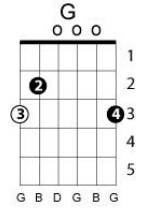

The tracks of my tears
 Smokey Robinson and the Miracles
 Key of G

Chord progression: 1 - 2m - 4 - 5 - 1 - 4 - 2m - 5 - 4

G Am C D
 People say I'm the life of the party

G C Am D C G

Because I tell a joke or two

G Am C D

Although I might be laughing loud and hearty

G C Am D C G

Deep inside I'm blue

D G Am C D

So take a good look at my face

D G Am C D

You'll see my smile looks out of place

D G Am C

If you look closer, it's easy to trace

Am D C G

The tracks of my tears

G Am C G

I need you, need you

G Am C D
 Since you left me if you see me with another girl

G C Am D C G

My smile is my make up

G D A G A G A

I wear since my break up with you

D G Am C D

So take a good look at my face

D G Am C D

You'll see my smile looks out of place
D G Am C
If you look closer, it's easy to trace
Am D C G
The tracks of my tears