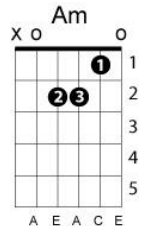

The tracks of my tears
 Smokey Robinson and the Miracles
 Key of G

Chord progression: 1 - 2m - 4 - 5 - 1 - 4 - 2m - 5 - 4

G Am C D
 People say I'm the life of the party

G C Am D C G

Because I tell a joke or two

D G Am C

If you look closer, it's easy to trace

Am D C G

The tracks of my tears

G Am C G

I need you, need you

G Am C D
 Since you left me if you see me with another girl

G C Am D C G

You'll see my smile looks out of place

D G Am C

If you look closer, it's easy to trace

Am D C G

The tracks of my tears

G Am C G

I need you, need you

Bm C G

My smile is my make up

G D A G A G A

I wear since my break up with you

D G Am C D

So take a good look at my face

D G Am C D

You'll see my smile looks out of place
D G Am C
If you look closer, it's easy to trace
Am D C G
The tracks of my tears