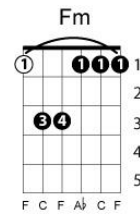

There must be an angel playing with my heart
Eurythmics

Key of C

Chord progression: 2m - 5 - 6m - 4 - 2m - 5 - 1

Dm G Am F
Nda da da da da dadn da da da da da
Nda da da da da dadn da da da da da
No-one on earth could feel like this
I'm thrown and overblown with bliss
There must be an angel
Playing with my heart
I walk into an empty room
And suddenly my heart goes "boom"
It's an orchestra of angels
And they're playing with my heart

F
Must be talking to an angel
Fm
Must be talking to an angel
C
Must be talking to an angel
F
Must be talking to an angel
Fm
Must be talking to an angel
C
Must be talking to an angel

No-one on earth could feel like this
I'm thrown and overblown with bliss
There must be an angel
Playing with my heart

Dm G