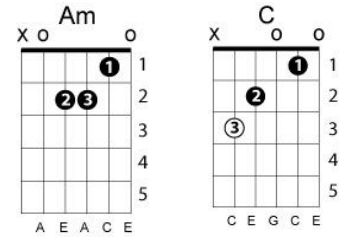

There must be an angel playing with my heart
Eurythmics

Key of C

Chord progression: 2m - 5 - 6m - 4 - 2m - 5 - 1

Dm G Am F
Nda da da da da dadn da da da da da
Nda da da da da dadn da da da da da
No-one on earth could feel like this
I'm thrown and overblown with bliss
There must be an angel
Playing with my heart
I walk into an empty room
And suddenly my heart goes "boom"
It's an orchestra of angels
And they're playing with my heart

F
Must be talking to an angel
Fm
Must be talking to an angel
C
Must be talking to an angel
F
Must be talking to an angel
Fm
Must be talking to an angel
C
Must be talking to an angel

No-one on earth could feel like this
I'm thrown and overblown with bliss
There must be an angel
Playing with my heart