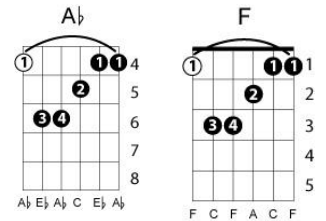

There must be an angel playing with my heart
Eurythmics

Key of C

Chord progression: 2m - 5 - 6m - 4 - 2m - 5 - 1

Dm G Am F
Nda da da da da dadn da da da da da
Nda da da da da dadn da da da da da
No-one on earth could feel like this
I'm thrown and overblown with bliss
There must be an angel
Playing with my heart
I walk into an empty room
And suddenly my heart goes "boom"
It's an orchestra of angels
And they're playing with my heart

F
Must be talking to an angel
Fm
Must be talking to an angel
C
Must be talking to an angel
F
Must be talking to an angel
Fm
Must be talking to an angel
C
Must be talking to an angel

No-one on earth could feel like this
I'm thrown and overblown with bliss
There must be an angel
Playing with my heart