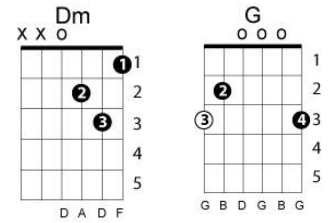

There must be an angel playing with my heart
Eurythmics

Key of C

Chord progression: 2m - 5 - 6m - 4 - 2m - 5 - 1

Dm G Am F
Nda da da da da dadn da da da da da
Nda da da da da dadn da da da da da
No-one on earth could feel like this
I'm thrown and overblown with bliss
There must be an angel
Playing with my heart
I walk into an empty room
And suddenly my heart goes "boom"
It's an orchestra of angels
And they're playing with my heart

F
Must be talking to an angel
Fm
Must be talking to an angel
C
Must be talking to an angel
F
Must be talking to an angel
Fm
Must be talking to an angel
C
Must be talking to an angel

No-one on earth could feel like this
I'm thrown and overblown with bliss
There must be an angel
Playing with my heart