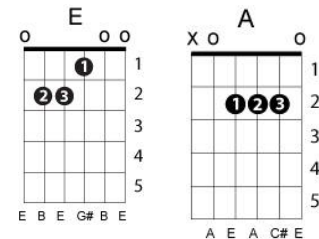

I've got this feeling today's the day
E G#m7 F#m7
B7sus4 B7
I've got this feeling today's the day
E G#m7 F#m7
B7sus4 B7
I've got this feeling today's the day ...