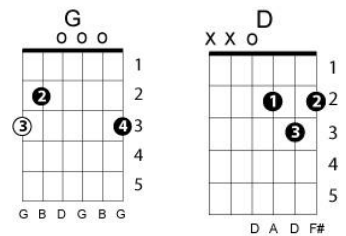

I've got this feeling today's the day
E G#m7 F#m7
B7sus4 B7
I've got this feeling today's the day
E G#m7 F#m7
B7sus4 B7
I've got this feeling today's the day ...