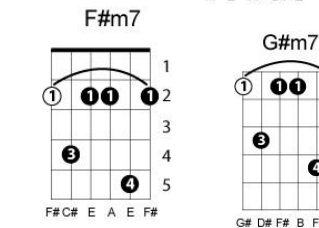

I've got this feeling today's the day
E G#m7 F#m7
B7sus4 B7
I've got this feeling today's the day
E G#m7 F#m7
B7sus4 B7
I've got this feeling today's the day ...