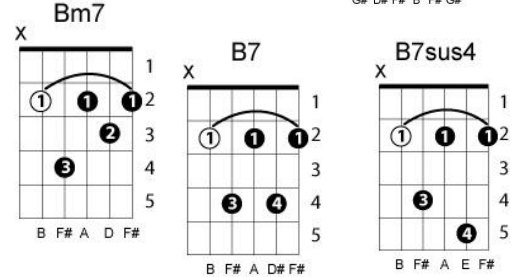

I've got this feeling today's the day
E G#m7 F#m7
B7sus4 B7
I've got this feeling today's the day
E G#m7 F#m7
B7sus4 B7
I've got this feeling today's the day ...