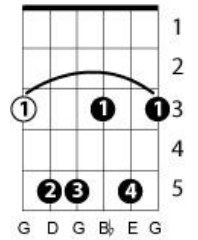

Turn Around, Look At Me
The Vogues

Key of D

Verse 1

A7 D G9 D G9
There is someone..walking behind you..
Em Em7 A7
Turn around...look at me.
Em Em7 A7
There is someone....watching your footsteps..
D Dmaj7 D7
Turn around...look at me.
G F#7
There is someone who really needs you..
Bm E7
Here's my heart in my hand.
D D+ Bm Dmaj7 G9 Gm6 Em7 A7 D
Turn around....look at me, understand, understand...

Verse 2

A7 D G9 D G9
That there's someone.. who'll stand beside you...
Em Em7 A7
Turn around...look at me.
Em Em7 A7
And there's someone....who'll love and guide you...
D Dmaj7 D7
Turn around...look at me.
G F#7
I've waited, but I'll wait forever,
Bm E7
For you to come to me.
D D+ Bm Dmaj7
Look at someone....who really loves you..
G9 A7 D G A
Turn around...look..at..me.

Gm6