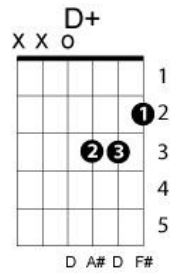

Turn Around, Look At Me
The Vogues

Key of D

Verse 1

A7 D G9 D G9
There is someone..walking behind you..
Em Em7 A7
Turn around...look at me.
Em Em7 A7
There is someone....watching your footsteps..
D Dmaj7 D7
Turn around...look at me.
G F#7
There is someone who really needs you..
Bm E7
Here's my heart in my hand.
D D+ Bm Dmaj7 G9 Gm6 Em7 A7 D
Turn around....look at me, understand, understand...

Verse 2

A7 D G9 D G9
That there's someone.. who'll stand beside you...
Em Em7 A7
Turn around...look at me.
Em Em7 A7
And there's someone....who'll love and guide you...
D Dmaj7 D7
Turn around...look at me.
G F#7
I've waited, but I'll wait forever,
Bm E7
For you to come to me.
D D+ Bm Dmaj7
Look at someone....who really loves you..
G9 A7 D G A
Turn around...look..at..me.