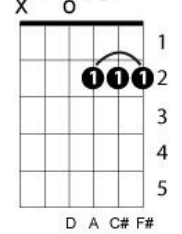

Turn Around, Look At Me
The Vogues

Key of D

Verse 1

A7 D G9 D G9
There is someone..walking behind you..
Em Em7 A7
Turn around...look at me.
Em Em7 A7
There is someone....watching your footsteps..
D Dmaj7 D7
Turn around...look at me.
G F#7
There is someone who really needs you..
Bm E7
Here's my heart in my hand.
D D+ Bm Dmaj7 G9 Gm6 Em7 A7 D
Turn around....look at me, understand, understand...

Verse 2

A7 D G9 D G9
That there's someone.. who'll stand beside you...
Em Em7 A7
Turn around...look at me.
Em Em7 A7
And there's someone....who'll love and guide you...
D Dmaj7 D7
Turn around...look at me.
G F#7
I've waited, but I'll wait forever,
Bm E7
For you to come to me.
D D+ Bm Dmaj7
Look at someone....who really loves you..
G9 A7 D G A
Turn around...look..at..me.

Dmaj7