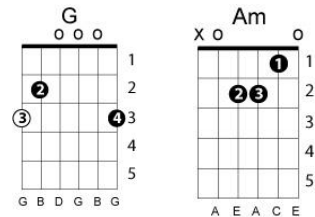

Walkin' in Memphis
Dave Mathews Band

Key of C
Chord progression: 1 – 6m - 4
Intro C Am Dm G repeat

C Am F C
Put on my blue suede shoes And I boarded the plane
C Am F C
Touched down in the land of the Delta Blues In the middle of the pouring rain
C Am F C Am
W.C. Handy - won't you look down over me Yeah I got a first class ticket

F C
But I'm as blue as a boy can be
F G C F C
Then I'm walking in Memphis I was walking with my feet ten feet off of Beale
F G C F C
Walking in Memphis But do I really feel the way I feel?

C Am F C
Saw the ghost of Elvis On Union Avenue
Am F C
Followed him up to the gates of Graceland Then I watched him walk right through

Am F C
Now security they did not see him They just hovered 'round his tomb
Am
But there's a pretty little thing Waiting for the King
F C
Down in the Jungle Room

F G C F C
Then I'm walking in Memphis I was walking with my feet ten feet off of Beale
F G C F C7
Walking in Memphis But do I really feel the way I feel?
C7 C7
They've got catfish on the table They've got gospel in the air

Am F G
And Reverend Green, be glad to see you When you haven't got a prayer
C C Am Dm G repeat

C Am F C
But boy you've got a prayer in Memphis
C Am F C
Now Muriel plays piano Every Friday at the Hollywood
C Am F C
And they brought me down to see her And they asked me if I would;
Am F C
Do a little number And I sang with all my might
Am F
And she said; "Tell me are you a Christian child?"