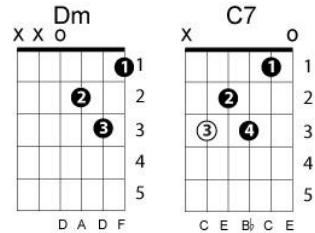

Walkin' in Memphis
Dave Mathews Band

Key of C
Chord progression: 1 – 6m - 4
Intro C Am Dm G repeat

C Am F C
Put on my blue suede shoes And I boarded the plane
C Am F C
Touched down in the land of the Delta Blues In the middle of the pouring rain
C Am F C Am
W.C. Handy - won't you look down over me Yeah I got a first class ticket

F C
But I'm as blue as a boy can be
F G C F C
Then I'm walking in Memphis I was walking with my feet ten feet off of Beale
F G C F C
Walking in Memphis But do I really feel the way I feel?

C Am F C
Saw the ghost of Elvis On Union Avenue
Am F C
Followed him up to the gates of Graceland Then I watched him walk right through

Am F C
Now security they did not see him They just hovered 'round his tomb
Am
But there's a pretty little thing Waiting for the King
F C
Down in the Jungle Room

F G C F C
Then I'm walking in Memphis I was walking with my feet ten feet off of Beale
F G C F C7
Walking in Memphis But do I really feel the way I feel?
C7 C7
They've got catfish on the table They've got gospel in the air

Am F G
And Reverend Green, be glad to see you When you haven't got a prayer
C C Am Dm G repeat

C Am F C
But boy you've got a prayer in Memphis
C Am F C
Now Muriel plays piano Every Friday at the Hollywood
C Am F C
And they brought me down to see her And they asked me if I would;
Am F C
Do a little number And I sang with all my might
Am F
And she said; "Tell me are you a Christian child?"