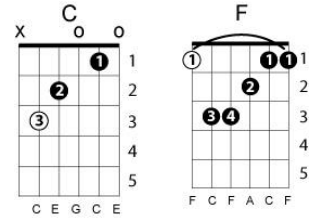

Walkin' in Memphis
Dave Mathews Band

Key of C
Chord progression: 1 – 6m - 4
Intro C Am Dm G repeat

C Am F C
Put on my blue suede shoes And I boarded the plane
C Am F C
Touched down in the land of the Delta Blues In the middle of the pouring rain
C Am F C Am
W.C. Handy - won't you look down over me Yeah I got a first class ticket

F C
But I'm as blue as a boy can be
F G C F C
Then I'm walking in Memphis I was walking with my feet ten feet off of Beale
F G C F C
Walking in Memphis But do I really feel the way I feel?

C Am F C
Saw the ghost of Elvis On Union Avenue
Am F C
Followed him up to the gates of Graceland Then I watched him walk right through

Am F C
Now security they did not see him They just hovered 'round his tomb
Am
But there's a pretty little thing Waiting for the King
F C
Down in the Jungle Room

F G C F C
Then I'm walking in Memphis I was walking with my feet ten feet off of Beale
F G C F C7
Walking in Memphis But do I really feel the way I feel?
C7 C7
They've got catfish on the table They've got gospel in the air

Am F G
And Reverend Green, be glad to see you When you haven't got a prayer
C C Am Dm G repeat

C Am F C
But boy you've got a prayer in Memphis
C Am F C
Now Muriel plays piano Every Friday at the Hollywood
C Am F C
And they brought me down to see her And they asked me if I would;
Am F C
Do a little number And I sang with all my might
Am F
And she said; "Tell me are you a Christian child?"