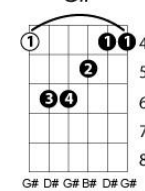

"Who Loves You"

(Bob Gaudio - Judy Parker)

Key: A; chord progression: 1 - 6m - 2m

A F#m Bm7 Bm7/E A

(Who loves you, pretty baby Who's gonna help you through the night
F#m Bm7 Bm7/E

Who loves you pretty mama Who's always there to make it right)
[repeat above]

A F#m Bm7 Bm7/E
(Who loves you...) Who loves you, pretty baby

A
Who's gonna love you, mama
F#m Bm7 Bm7/E

(Who loves you...) Who loves you, pretty baby

Am
/ / / / / / / /
(ah-ah-ah)

Verse 2:

Dm G G# Am
When tears are in your eyes and you can't find the way
Dm G Bsus4
It's hard to make believe you're happy when you're grey
B Em Em7/D C#m7-5
Baby when you're feelin' like you'll never see the morning light
Am7/D [N.C.] (G)
Come to me, baby you will see

Chorus:

G Em Am7 Am7/D G
(Who loves you, pretty baby Who's gonna help you through the night
Em Am7 Am7/D

Who loves you pretty mama Who's always there to make it)

A F#m Bm7
(Who loves you...) Who loves you, pretty baby
Bm7/E A
Who's gonna love you mama
F#m Bm7 Bm7/E
(Who loves you...) Who loves you, pretty baby
Am
/ / / / / / / /
(ah-ah-ah)

Verse 2:

And when you think the whole wide world has passed you by
You keep on tryin' but you really don't know why
Baby when you need a smile to help the shadows drift away
Come to me, baby you will see

Chorus 2:

(Who loves you, pretty baby
Who's gonna help you through the night
Who loves you pretty mama
Who's always there to make it)

(Who loves you...) Who's gonna love you, love you
Who's gonna love you
(Who loves you...) Who's gonna love you, love you
Am G/A Am [N.C.]
Who's gonna love you

Bsus4