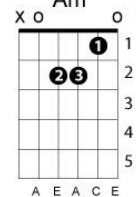

"Who Loves You"

(Bob Gaudio - Judy Parker)

Key: A; chord progression: 1 - 6m - 2m

A F#m Bm7 Bm7/E A

(Who loves you, pretty baby Who's gonna help you through the night
F#m Bm7 Bm7/E

Who loves you pretty mama Who's always there to make it right)
[repeat above]

A F#m Bm7 Bm7/E
(Who loves you...) Who loves you, pretty baby

A
Who's gonna love you, mama
F#m Bm7 Bm7/E

(Who loves you...) Who loves you, pretty baby

Am
/ / / / / / / /
(ah-ah-ah)

Verse 2:

Dm G G# Am
When tears are in your eyes and you can't find the way
Dm G Bsus4
It's hard to make believe you're happy when you're grey
B Em Em7/D C#m7-5
Baby when you're feelin' like you'll never see the morning light
Am7/D [N.C.] (G)
Come to me, baby you will see

Chorus:

G Em Am7 Am7/D G
(Who loves you, pretty baby Who's gonna help you through the night
Em Am7 Am7/D

Who loves you pretty mama Who's always there to make it)

A F#m Bm7
(Who loves you...) Who loves you, pretty baby
Bm7/E A
Who's gonna love you mama
F#m Bm7 Bm7/E
(Who loves you...) Who loves you, pretty baby
Am
/ / / / / / / /
(ah-ah-ah)

Verse 2:

And when you think the whole wide world has passed you by
You keep on tryin' but you really don't know why
Baby when you need a smile to help the shadows drift away
Come to me, baby you will see

Chorus 2:

(Who loves you, pretty baby
Who's gonna help you through the night
Who loves you pretty mama
Who's always there to make it)

(Who loves you...) Who's gonna love you, love you
Who's gonna love you
(Who loves you...) Who's gonna love you, love you
Am G/A Am [N.C.]
Who's gonna love you

Dm