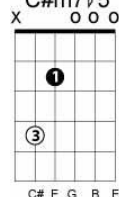

"Who Loves You"

(Bob Gaudio - Judy Parker)

Key: A; chord progression: 1 - 6m - 2m

A F#m Bm7 Bm7/E A

(Who loves you, pretty baby Who's gonna help you through the night
F#m Bm7 Bm7/E

Who loves you pretty mama Who's always there to make it right)
[repeat above]

A F#m Bm7 Bm7/E
(Who loves you...) Who loves you, pretty baby

A
Who's gonna love you, mama
F#m Bm7 Bm7/E

(Who loves you...) Who loves you, pretty baby

Am
/ / / / / / / /
(ah-ah-ah)

Verse 2:

Dm G G# Am
When tears are in your eyes and you can't find the way
Dm G Bsus4
It's hard to make believe you're happy when you're grey
B Em Em7/D C#m7-5
Baby when you're feelin' like you'll never see the morning light
Am7/D [N.C.] (G)
Come to me, baby you will see

Chorus:

G Em Am7 Am7/D G
(Who loves you, pretty baby Who's gonna help you through the night
Em Am7 Am7/D

Who loves you pretty mama Who's always there to make it)

A F#m Bm7
(Who loves you...) Who loves you, pretty baby
Bm7/E A
Who's gonna love you mama
F#m Bm7 Bm7/E
(Who loves you...) Who loves you, pretty baby
Am
/ / / / / / / /
(ah-ah-ah)

Verse 2:

And when you think the whole wide world has passed you by
You keep on tryin' but you really don't know why
Baby when you need a smile to help the shadows drift away
Come to me, baby you will see

Chorus 2:

(Who loves you, pretty baby
Who's gonna help you through the night
Who loves you pretty mama
Who's always there to make it)

(Who loves you...) Who's gonna love you, love you
Who's gonna love you
(Who loves you...) Who's gonna love you, love you
Am G/A Am [N.C.]
Who's gonna love you