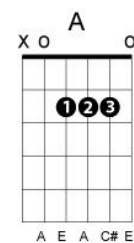

A F#m Bm7 Bm7/E A

(Who loves you, pretty baby Who's gonna help you through the night
F#m Bm7 Bm7/E

Who loves you pretty mama Who's always there to make it right)
[repeat above]

A F#m Bm7 Bm7/E
(Who loves you...) Who loves you, pretty baby

A
Who's gonna love you, mama
F#m Bm7 Bm7/E

(Who loves you...) Who loves you, pretty baby

Am
/ / / / / / / /
(ah-ah-ah)

Verse 2:

Dm G G# Am
When tears are in your eyes and you can't find the way
Dm G Bsus4
It's hard to make believe you're happy when you're grey
B Em Em7/D C#m7-5
Baby when you're feelin' like you'll never see the morning light
Am7/D [N.C.] (G)
Come to me, baby you will see

Chorus:

G Em Am7 Am7/D G
(Who loves you, pretty baby Who's gonna help you through the night
Em Am7 Am7/D

Who loves you pretty mama Who's always there to make it)

A F#m Bm7
(Who loves you...) Who loves you, pretty baby
Bm7/E A
Who's gonna love you mama
F#m Bm7 Bm7/E
(Who loves you...) Who loves you, pretty baby
Am
/ / / / / / / /
(ah-ah-ah)

Verse 2:

And when you think the whole wide world has passed you by
You keep on tryin' but you really don't know why
Baby when you need a smile to help the shadows drift away
Come to me, baby you will see

Chorus 2:

(Who loves you, pretty baby
Who's gonna help you through the night
Who loves you pretty mama
Who's always there to make it)

(Who loves you...) Who's gonna love you, love you
Who's gonna love you
(Who loves you...) Who's gonna love you, love you
Am G/A Am [N.C.]
Who's gonna love you

F#m