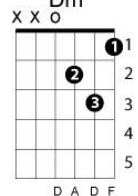

"Who Loves You"

(Bob Gaudio - Judy Parker)

Key: A; chord progression: 1 - 6m - 2m

A F#m Bm7 Bm7/E A

(Who loves you, pretty baby Who's gonna help you through the night
F#m Bm7 Bm7/E

Who loves you pretty mama Who's always there to make it right)
[repeat above]

A F#m Bm7 Bm7/E
(Who loves you...) Who loves you, pretty baby

A
Who's gonna love you, mama
F#m Bm7 Bm7/E

(Who loves you...) Who loves you, pretty baby

Am
/ / / / / / / /
(ah-ah-ah)

Verse 2:

Dm G G# Am
When tears are in your eyes and you can't find the way
Dm G Bsus4
It's hard to make believe you're happy when you're grey
B Em Em7/D C#m7-5
Baby when you're feelin' like you'll never see the morning light
Am7/D [N.C.] (G)
Come to me, baby you will see

Chorus:

G Em Am7 Am7/D G
(Who loves you, pretty baby Who's gonna help you through the night
Em Am7 Am7/D

Who loves you pretty mama Who's always there to make it)

A F#m Bm7
(Who loves you...) Who loves you, pretty baby
Bm7/E A
Who's gonna love you mama
F#m Bm7 Bm7/E
(Who loves you...) Who loves you, pretty baby
Am
/ / / / / / / /
(ah-ah-ah)

Verse 2:

And when you think the whole wide world has passed you by
You keep on tryin' but you really don't know why
Baby when you need a smile to help the shadows drift away
Come to me, baby you will see

Chorus 2:

(Who loves you, pretty baby
Who's gonna help you through the night
Who loves you pretty mama
Who's always there to make it)

(Who loves you...) Who's gonna love you, love you
Who's gonna love you
(Who loves you...) Who's gonna love you, love you
Am G/A Am [N.C.]
Who's gonna love you

G#