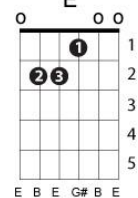

"Who Loves You"

(Bob Gaudio - Judy Parker)

Key: A; chord progression: 1 - 6m - 2m

A F#m Bm7 Bm7/E A

(Who loves you, pretty baby Who's gonna help you through the night
F#m Bm7 Bm7/E

Who loves you pretty mama Who's always there to make it right)
[repeat above]

A F#m Bm7 Bm7/E
(Who loves you...) Who loves you, pretty baby

A
Who's gonna love you, mama
F#m Bm7 Bm7/E

(Who loves you...) Who loves you, pretty baby

Am
/ / / / / / / /
(ah-ah-ah)

Verse 2:

Dm G G# Am
When tears are in your eyes and you can't find the way
Dm G Bsus4
It's hard to make believe you're happy when you're grey
B Em Em7/D C#m7-5
Baby when you're feelin' like you'll never see the morning light
Am7/D [N.C.] (G)
Come to me, baby you will see

Chorus:

G Em Am7 Am7/D G
(Who loves you, pretty baby Who's gonna help you through the night
Em Am7 Am7/D

Who loves you pretty mama Who's always there to make it)

A F#m Bm7
(Who loves you...) Who loves you, pretty baby
Bm7/E A
Who's gonna love you mama
F#m Bm7 Bm7/E
(Who loves you...) Who loves you, pretty baby
Am
/ / / / / / / /
(ah-ah-ah)

Verse 2:

And when you think the whole wide world has passed you by
You keep on tryin' but you really don't know why
Baby when you need a smile to help the shadows drift away
Come to me, baby you will see

Chorus 2:

(Who loves you, pretty baby
Who's gonna help you through the night
Who loves you pretty mama
Who's always there to make it)

(Who loves you...) Who's gonna love you, love you
Who's gonna love you
(Who loves you...) Who's gonna love you, love you
Am G/A Am [N.C.]
Who's gonna love you

Am