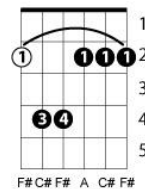

"Who Loves You"

(Bob Gaudio - Judy Parker)

Key: A; chord progression: 1 - 6m - 2m

A F#m Bm7 Bm7/E A

(Who loves you, pretty baby Who's gonna help you through the night
F#m Bm7 Bm7/E

Who loves you pretty mama Who's always there to make it right)
[repeat above]

A F#m Bm7 Bm7/E
(Who loves you...) Who loves you, pretty baby

A
Who's gonna love you, mama
F#m Bm7 Bm7/E

(Who loves you...) Who loves you, pretty baby

Am
/ / / / / / / /
(ah-ah-ah)

Verse 2:

Dm G G# Am
When tears are in your eyes and you can't find the way
Dm G Bsus4
It's hard to make believe you're happy when you're grey
B Em Em7/D C#m7-5
Baby when you're feelin' like you'll never see the morning light
Am7/D [N.C.] (G)
Come to me, baby you will see

Chorus:

G Em Am7 Am7/D G
(Who loves you, pretty baby Who's gonna help you through the night
Em Am7 Am7/D

Who loves you pretty mama Who's always there to make it)

A F#m Bm7
(Who loves you...) Who loves you, pretty baby
Bm7/E A
Who's gonna love you mama
F#m Bm7 Bm7/E
(Who loves you...) Who loves you, pretty baby
Am
/ / / / / / / /
(ah-ah-ah)

Verse 2:

And when you think the whole wide world has passed you by
You keep on tryin' but you really don't know why
Baby when you need a smile to help the shadows drift away
Come to me, baby you will see

Chorus 2:

(Who loves you, pretty baby
Who's gonna help you through the night
Who loves you pretty mama
Who's always there to make it)

(Who loves you...) Who's gonna love you, love you
Who's gonna love you
(Who loves you...) Who's gonna love you, love you
Am G/A Am [N.C.]
Who's gonna love you

Bm7