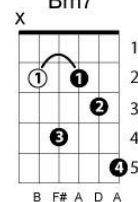

"Who Loves You"

(Bob Gaudio - Judy Parker)

Key: A; chord progression: 1 - 6m - 2m

A F#m Bm7 Bm7/E A

(Who loves you, pretty baby Who's gonna help you through the night
F#m Bm7 Bm7/E

Who loves you pretty mama Who's always there to make it right)
[repeat above]

A F#m Bm7 Bm7/E
(Who loves you...) Who loves you, pretty baby

A
Who's gonna love you, mama
F#m Bm7 Bm7/E

(Who loves you...) Who loves you, pretty baby

Am
/ / / / / / / /
(ah-ah-ah)

Verse 2:

Dm G G# Am
When tears are in your eyes and you can't find the way
Dm G Bsus4
It's hard to make believe you're happy when you're grey
B Em Em7/D C#m7-5
Baby when you're feelin' like you'll never see the morning light
Am7/D [N.C.] (G)
Come to me, baby you will see

Chorus:

G Em Am7 Am7/D G
(Who loves you, pretty baby Who's gonna help you through the night
Em Am7 Am7/D

Who loves you pretty mama Who's always there to make it)

A F#m Bm7
(Who loves you...) Who loves you, pretty baby
Bm7/E A
Who's gonna love you mama
F#m Bm7 Bm7/E
(Who loves you...) Who loves you, pretty baby
Am
/ / / / / / / /
(ah-ah-ah)

Verse 2:

And when you think the whole wide world has passed you by
You keep on tryin' but you really don't know why
Baby when you need a smile to help the shadows drift away
Come to me, baby you will see

Chorus 2:

(Who loves you, pretty baby
Who's gonna help you through the night
Who loves you pretty mama
Who's always there to make it)

(Who loves you...) Who's gonna love you, love you
Who's gonna love you
(Who loves you...) Who's gonna love you, love you
Am G/A Am [N.C.]
Who's gonna love you

E