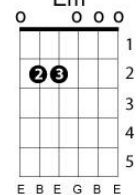

"Who Loves You"

(Bob Gaudio - Judy Parker)

Key: A; chord progression: 1 - 6m - 2m

A F#m Bm7 Bm7/E A

(Who loves you, pretty baby Who's gonna help you through the night
F#m Bm7 Bm7/E

Who loves you pretty mama Who's always there to make it right)
[repeat above]

A F#m Bm7 Bm7/E
(Who loves you...) Who loves you, pretty baby

A
Who's gonna love you, mama
F#m Bm7 Bm7/E

(Who loves you...) Who loves you, pretty baby

Am
/ / / / / / / /
(ah-ah-ah)

Verse 2:

Dm G G# Am
When tears are in your eyes and you can't find the way
Dm G Bsus4
It's hard to make believe you're happy when you're grey
B Em Em7/D C#m7-5
Baby when you're feelin' like you'll never see the morning light
Am7/D [N.C.] (G)
Come to me, baby you will see

Chorus:

G Em Am7 Am7/D G
(Who loves you, pretty baby Who's gonna help you through the night
Em Am7 Am7/D

Who loves you pretty mama Who's always there to make it)

A F#m Bm7
(Who loves you...) Who loves you, pretty baby
Bm7/E A
Who's gonna love you mama
F#m Bm7 Bm7/E
(Who loves you...) Who loves you, pretty baby
Am
/ / / / / / / /
(ah-ah-ah)

Verse 2:

And when you think the whole wide world has passed you by
You keep on tryin' but you really don't know why
Baby when you need a smile to help the shadows drift away
Come to me, baby you will see

Chorus 2:

(Who loves you, pretty baby
Who's gonna help you through the night
Who loves you pretty mama
Who's always there to make it)

(Who loves you...) Who's gonna love you, love you
Who's gonna love you
(Who loves you...) Who's gonna love you, love you
Am G/A Am [N.C.]
Who's gonna love you

Em

C#m7b5