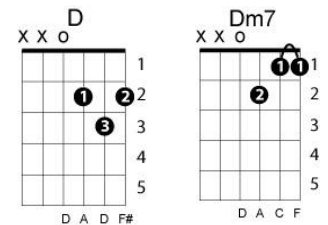

"Working My Way Back To You"
 (S. Linzer - D. Randell)
 perf. The Spinners

Key fo G
 Chorus:

Dm7 G7/B
 Working my way back to you babe.
 C F C E7/B Am
 With a burnin' love inside
 Dm7 G7/B
 Yeah, I'm workin' my way back to you babe....
 C F C E7/B Am
 And the happiness that I
 D7 G [keyboard riff]
 I let it get away [keyboard riff]
 Been payin' every day...

Verse 1:

G D7/F#
 When you were so in love with me...
 C D
 I played around like I was free...
 G D7/F#
 Thought I could have my cake and eat it to...
 C D
 But how I cried over loosing you...
 C Cm
 See me cryin' now, but I ain't about to go...
 G Gdim
 Livin' my life without you...
 G C G C G C G C
 For every day I made you cry ...
 G C G C G7 C G
 I'm payin', girl, 'til the day I die...

[repeat chorus]

Verse 2:

G D7/F#
 I used to love to make you cry...
 C D
 If I had been a man in reality...
 G D7/F#
 You'd be here baby lovin' me...
 C D
 Now my nights are long and lonely...
 C Cm
 And have to I just need you so...
 G Gdim
 Girl, but your to proud...
 G C G C G C G C
 And won't give in ...
 G C G C G7 C G
 But when I think about all I could earn...