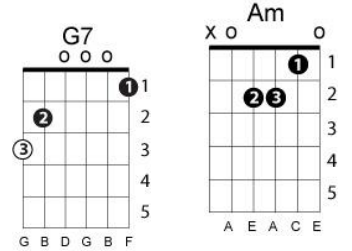

"Working My Way Back To You"
 (S. Linzer - D. Randell)
 perf. The Spinners

Key fo G
 Chorus:

Dm7 G7/B
 Working my way back to you babe.
 C F C E7/B Am
 With a burnin' love inside
 Dm7 G7/B
 Yeah, I'm workin' my way back to you babe....
 C F C E7/B Am
 And the happiness that I
 D7 G [keyboard riff]
 I let it get away [keyboard riff]
 Been payin' every day...

Verse 1:

G D7/F#
 When you were so in love with me...
 C D
 I played around like I was free...
 G D7/F#
 Thought I could have my cake and eat it to...
 C D
 But how I cried over loosing you...
 C Cm
 See me cryin' now, but I ain't about to go...
 G Gdim
 Livin' my life without you...
 G C G C G C G C
 For every day I made you cry ...
 G C G C G7 C G
 I'm payin', girl, 'til the day I die...

[repeat chorus]

Verse 2:

G D7/F#
 I used to love to make you cry...
 C D
 If I had been a man in reality...
 G D7/F#
 You'd be here baby lovin' me...
 C D
 Now my nights are long and lonely...
 C Cm
 And have to I just need you so...
 G Gdim
 Girl, but your to proud...
 G C G C G C G C
 And won't give in ...
 G C G C G7 C G
 But when I think about all I could earn...