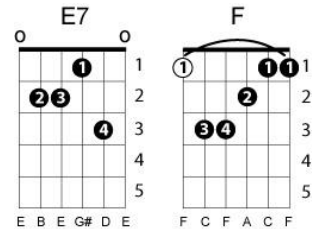

"Working My Way Back To You"
 (S. Linzer - D. Randell)
 perf. The Spinners

Key fo G
 Chorus:

Dm7 G7/B
 Working my way back to you babe.
 C F C E7/B Am
 With a burnin' love inside
 Dm7 G7/B
 Yeah, I'm workin' my way back to you babe....
 C F C E7/B Am
 And the happiness that I
 D7 G [keyboard riff]
 I let it get away [keyboard riff]
 Been payin' every day...

Verse 1:

G D7/F#
 When you were so in love with me...
 C D
 I played around like I was free...
 G D7/F#
 Thought I could have my cake and eat it to...
 C D
 But how I cried over loosing you...
 C Cm
 See me cryin' now, but I ain't about to go...
 G Gdim
 Livin' my life without you...
 G C G C G C G C
 For every day I made you cry ...
 G C G C G7 C G
 I'm payin', girl, 'til the day I die...

[repeat chorus]

Verse 2:

G D7/F#
 I used to love to make you cry...
 C D
 If I had been a man in reality...
 G D7/F#
 You'd be here baby lovin' me...
 C D
 Now my nights are long and lonely...
 C Cm
 And have to I just need you so...
 G Gdim
 Girl, but your to proud...
 G C G C G C G C
 And won't give in ...
 G C G C G7 C G
 But when I think about all I could earn...