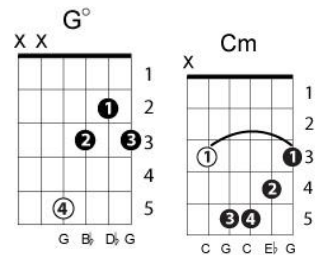

"Working My Way Back To You"
 (S. Linzer - D. Randell)
 perf. The Spinners

Key fo G
 Chorus:

Dm7 G7/B
 Working my way back to you babe.
 C F C E7/B Am
 With a burnin' love inside
 Dm7 G7/B
 Yeah, I'm workin' my way back to you babe....
 C F C E7/B Am
 And the happiness that I
 D7 G [keyboard riff]
 I let it get away [keyboard riff]
 Been payin' every day...

Verse 1:

G D7/F#
 When you were so in love with me...
 C D
 I played around like I was free...
 G D7/F#
 Thought I could have my cake and eat it to...
 C D
 But how I cried over loosing you...
 C Cm
 See me cryin' now, but I ain't about to go...
 G Gdim
 Livin' my life without you...
 G C G C G C G C
 For every day I made you cry ...
 G C G C G7 C G
 I'm payin', girl, 'til the day I die...

[repeat chorus]

Verse 2:

G D7/F#
 I used to love to make you cry...
 C D
 If I had been a man in reality...
 G D7/F#
 You'd be here baby lovin' me...
 C D
 Now my nights are long and lonely...
 C Cm
 And have to I just need you so...
 G Gdim
 Girl, but your to proud...
 G C G C G C G C
 And won't give in ...
 G C G C G7 C G
 But when I think about all I could earn...