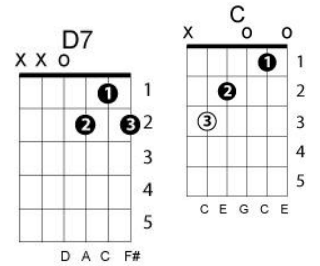

"Working My Way Back To You"
 (S. Linzer - D. Randell)
 perf. The Spinners

Key fo G
 Chorus:

Dm7 G7/B
 Working my way back to you babe.
 C F C E7/B Am
 With a burnin' love inside
 Dm7 G7/B
 Yeah, I'm workin' my way back to you babe....
 C F C E7/B Am
 And the happiness that I
 D7 G [keyboard riff]
 I let it get away [keyboard riff]
 Been payin' every day...

Verse 1:

G D7/F#
 When you were so in love with me...
 C D
 I played around like I was free...
 G D7/F#
 Thought I could have my cake and eat it to...
 C D
 But how I cried over loosing you...
 C Cm
 See me cryin' now, but I ain't about to go...
 G Gdim
 Livin' my life without you...
 G C G C G C G C
 For every day I made you cry ...
 G C G C G7 C G
 I'm payin', girl, 'til the day I die...

[repeat chorus]

Verse 2:

G D7/F#
 I used to love to make you cry...
 C D
 If I had been a man in reality...
 G D7/F#
 You'd be here baby lovin' me...
 C D
 Now my nights are long and lonely...
 C Cm
 And have to I just need you so...
 G Gdim
 Girl, but your to proud...
 G C G C G C G C
 And won't give in ...
 G C G C G7 C G
 But when I think about all I could earn...