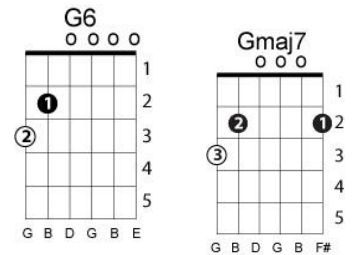

You send me
Sam Cooke' (1957)

Key: G

Chord progression: 1 - 6m(7) - 2m(7) - 5(7)

Verse 1:

G Em7 Am7 D7

Darling, yo-u... send me,

G Em7 Am7 D7

I know yo-u... send me.

Yo-u... thrill me,

G Em7 Am7 D7

I know yo-u... thrill me.

G Em7 Am7 D7

Darling, you, you, you, you, thrill me,

G C, G

Honest you do.

Bridge 1:

Am7 D7b9 Gmaj7 G6

At first I thought it was in-fat-u-ation,

Am7 D7b9 Gmaj7 G6

But ooh, it's lasted so long.

Am7 D7b9 Gmaj7 F7 E7

Now I find myself wan -ting,

A7 D7

To marry you and take you home, woa-oh-oh, oh-oh-oh.