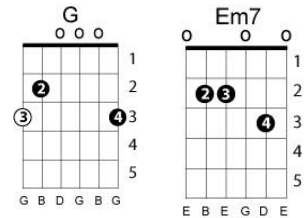

You send me
Sam Cooke' (1957)

Key: G

Chord progression: 1 - 6m(7) - 2m(7) - 5(7)

Verse 1:

G Em7 Am7 D7

Darling, yo-u... send me,

G Em7 Am7 D7

I know yo-u... send me.

G Em7 Am7 D7

Darling, yo-u... send me,

G Em7

Honest you do, honest you do,

Am7 D7b9

Honest you do, woa-oh-oh, oh-oh-oh.

Verse 2:

G Em7 Am7 D7

Yo-u... thrill me,

G Em7 Am7 D7

I know yo-u... thrill me.

G Em7 Am7 D7

Darling, you, you, you, you, thrill me,

G C, G

Honest you do.

Bridge 1:

Verse 6:

G Em7 Am7 D7
 Yo-u... send me.
 G Em7 Am7 D7
 I know yo-u... send me, woah...
 G Em7 Am7 D7
 Yo-u... send me,
 G C G
 Honest you do, (doo doo doo, doo doo, doo doo doo, doo doo).

CHORD DIAGRAMS: