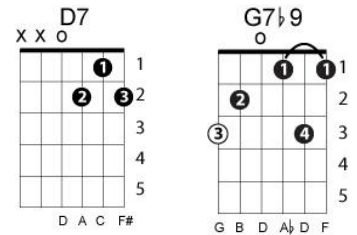

You send me
Sam Cooke' (1957)

Key: G

Chord progression: 1 - 6m(7) - 2m(7) - 5(7)

Verse 1:

G Em7 Am7 D7

Darling, yo-u... send me,

G Em7 Am7 D7

I know yo-u... send me.

Yo-u... thrill me,

G Em7 Am7 D7

I know yo-u... thrill me.

G Em7 Am7 D7

Darling, you, you, you, you, thrill me,

G C, G

Honest you do.

Bridge 1:

Am7 D7b9 Gmaj7 G6

At first I thought it was in-fat-u-ation,

Am7 D7b9 Gmaj7 G6

But ooh, it's lasted so long.

Am7 D7b9 Gmaj7 F7 E7

Now I find myself wan -ting,

A7 D7

To marry you and take you home, woa-oh-oh, oh-oh-oh.

Verse 6:

G Em7 Am7 D7
 Yo-u... send me.
 G Em7 Am7 D7
 I know yo-u... send me, woah...
 G Em7 Am7 D7
 Yo-u... send me,
 G C G
 Honest you do, (doo doo doo, doo doo, doo doo doo, doo doo).

CHORD DIAGRAMS: