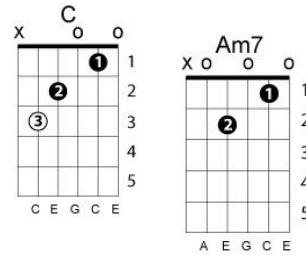

You send me
Sam Cooke' (1957)

Key: G

Chord progression: 1 - 6m(7) - 2m(7) - 5(7)

Verse 1:

G Em7 Am7 D7

Darling, yo-u... send me,

G Em7 Am7 D7

I know yo-u... send me.

G Em7 Am7 D7

Darling, yo-u... send me,

G Em7

Honest you do, honest you do,

Am7 D7b9

Honest you do, woa-oh-oh, oh-oh-oh.

Verse 2:

G Em7 Am7 D7

Yo-u... thrill me,

G Em7 Am7 D7

I know yo-u... thrill me.

G Em7 Am7 D7

Darling, you, you, you, you, thrill me,

G C, G

Honest you do.

Bridge 1:

Verse 6:

G Em7 Am7 D7
 Yo-u... send me.
 G Em7 Am7 D7
 I know yo-u... send me, woah...
 G Em7 Am7 D7
 Yo-u... send me,
 G C G
 Honest you do, (doo doo doo, doo doo, doo doo doo, doo doo).

CHORD DIAGRAMS: