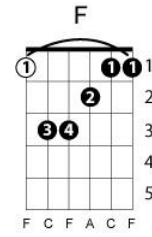

What A Wonderful World  
 By George David Weiss and Bob Thiele  
 Performed by Louis Armstrong  
 Key: F  
 Chord progression: 1 - 3m - 4 - 3m - 2m(7)

F Am Bb Am  
 I see trees of green, red roses too  
 Gm7 F A7 Dm  
 I see them bloom, for me and you,  
 C# Gm7/C C7 F / F+ / Bbmaj7 / C7 /  
 And I think to myself, What a wonderful world.

I see skies of blue and clouds of white,  
 The bright blessed day, the dark sacred night,  
 And I think to myself, what a wonderful world (F / Bb / / / F /)

C7 F  
 The colors of the rainbow, so pretty in the sky  
 C7 F  
 Are also on the faces of people goin' by

Dm C Dm C  
 I see friends shaking hands, saying, "How do you do?"  
 Dm F#dim7 Gm7 F#dim7 Gm7 C7  
 They're really saying, "I love you." I hear

(back to verse chords)

Babies cry, I watch them grow  
 They'll learn much more than I'll ever know,  
 And I think to myself what a wonderful world (F / Am7b5 / )