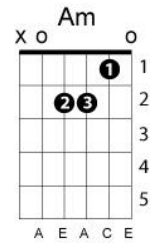

What A Wonderful World  
 By George David Weiss and Bob Thiele  
 Performed by Louis Armstrong  
 Key: F  
 Chord progression: 1 - 3m - 4 - 3m - 2m(7)

F Am Bb Am  
 I see trees of green, red roses too  
 Gm7 F A7 Dm  
 I see them bloom, for me and you,  
 C# Gm7/C C7 F / F+ / Bbmaj7 / C7 /  
 And I think to myself, What a wonderful world.

I see skies of blue and clouds of white,  
 The bright blessed day, the dark sacred night,  
 And I think to myself, what a wonderful world (F / Bb / / / F /)

C7 F  
 The colors of the rainbow, so pretty in the sky  
 C7 F  
 Are also on the faces of people goin' by

Dm C Dm C  
 I see friends shaking hands, saying, "How do you do?"  
 Dm F#dim7 Gm7 F#dim7 Gm7 C7  
 They're really saying, "I love you." I hear

(back to verse chords)

Babies cry, I watch them grow  
 They'll learn much more than I'll ever know,  
 And I think to myself what a wonderful world (F / Am7b5 / )