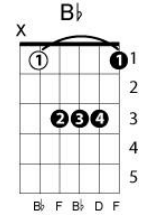

What A Wonderful World  
 By George David Weiss and Bob Thiele  
 Performed by Louis Armstrong  
 Key: F  
 Chord progression: 1 - 3m - 4 - 3m - 2m(7)

F Am Bb Am  
 I see trees of green, red roses too  
 Gm7 F A7 Dm  
 I see them bloom, for me and you,  
 C# Gm7/C C7 F / F+ / Bbmaj7 / C7 /  
 And I think to myself, What a wonderful world.

I see skies of blue and clouds of white,  
 The bright blessed day, the dark sacred night,  
 And I think to myself, what a wonderful world (F / Bb / / / F /)

C7 F  
 The colors of the rainbow, so pretty in the sky  
 C7 F  
 Are also on the faces of people goin' by

Dm C Dm C  
 I see friends shaking hands, saying, "How do you do?"  
 Dm F#dim7 Gm7 F#dim7 Gm7 C7  
 They're really saying, "I love you." I hear

(back to verse chords)

Babies cry, I watch them grow  
 They'll learn much more than I'll ever know,  
 And I think to myself what a wonderful world (F / Am7b5 / )