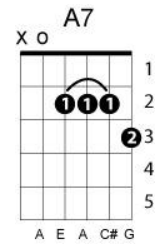

What A Wonderful World  
 By George David Weiss and Bob Thiele  
 Performed by Louis Armstrong  
 Key: F  
 Chord progression: 1 - 3m - 4 - 3m - 2m(7)

F Am Bb Am  
 I see trees of green, red roses too  
 Gm7 F A7 Dm  
 I see them bloom, for me and you,  
 C# Gm7/C C7 F / F+ / Bbmaj7 / C7 /  
 And I think to myself, What a wonderful world.

I see skies of blue and clouds of white,  
 The bright blessed day, the dark sacred night,  
 And I think to myself, what a wonderful world (F / Bb / / / F /)

C7 F  
 The colors of the rainbow, so pretty in the sky  
 C7 F  
 Are also on the faces of people goin' by

Dm C Dm C  
 I see friends shaking hands, saying, "How do you do?"  
 Dm F#dim7 Gm7 F#dim7 Gm7 C7  
 They're really saying, "I love you." I hear

(back to verse chords)

Babies cry, I watch them grow  
 They'll learn much more than I'll ever know,  
 And I think to myself what a wonderful world (F / Am7b5 / )