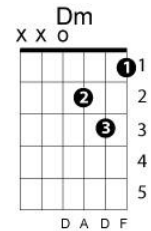

What A Wonderful World  
 By George David Weiss and Bob Thiele  
 Performed by Louis Armstrong  
 Key: F  
 Chord progression: 1 - 3m - 4 - 3m - 2m(7)

F Am Bb Am  
 I see trees of green, red roses too  
 Gm7 F A7 Dm  
 I see them bloom, for me and you,  
 C# Gm7/C C7 F / F+ / Bbmaj7 / C7 /  
 And I think to myself, What a wonderful world.

I see skies of blue and clouds of white,  
 The bright blessed day, the dark sacred night,  
 And I think to myself, what a wonderful world (F / Bb / / / F /)

C7 F  
 The colors of the rainbow, so pretty in the sky  
 C7 F  
 Are also on the faces of people goin' by

Dm C Dm C  
 I see friends shaking hands, saying, "How do you do?"  
 Dm F#dim7 Gm7 F#dim7 Gm7 C7  
 They're really saying, "I love you." I hear

(back to verse chords)

Babies cry, I watch them grow  
 They'll learn much more than I'll ever know,  
 And I think to myself what a wonderful world (F / Am7b5 / )